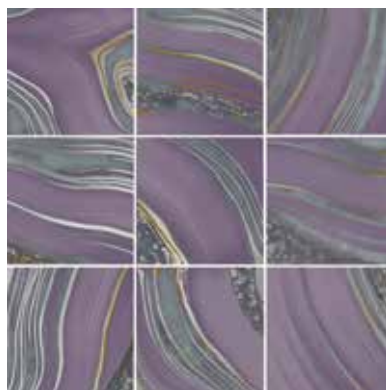

*This inspired us to recreate this gem,
reinventing it with precious ceramic materials.*

*Light reflections blend into metallic and
silky glazes, recalling the original stripes of agate.*

*The 4 available colors vary from purple, to yellow,
to blue, all the way to a contrast of white & black.*

*The collection comes in size 20x20 cm / 8"x8" and
has 9 mixed patterns and in 60x60 cm / 24"x24"*

*with 4 enlarged mixed patterns which create a
faceted rich and harmonious collection.*

*Adaptable to small and large settings,
always with a delineated character.*

Agata Viola 60x60 cm / 24"x24"

Agata Azzurro 20x20 cm / 8"x8"

Agata Giallo 20x20 cm / 8"x8"

Agata Nero 20x20 cm / 8"x8"

Agata Azzurro 60x60 cm / 24"x24"

agata

9 Random Mix Patterns

20x20 cm / 8"x8"

SPESSORE / THICKNESS
1 cm / 0,39"

Agata Azzurro 20x20 cm / 8"x8"

Agata Viola 20x20 cm / 8"x8"

Agata Giallo 20x20 cm / 8"x8"

Agata Nero 20x20 cm / 8"x8"

4 Random Mix Patterns

60x60 cm / 24"x24"

SPESSORE / THICKNESS
1 cm / 0,39"