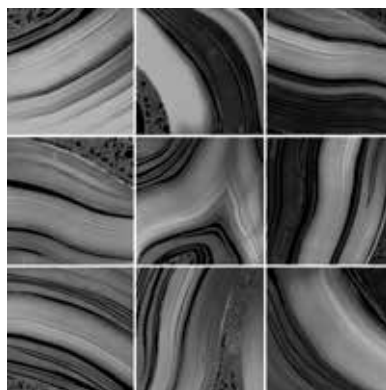

*This inspired us to recreate this gem,
reinventing it with precious ceramic materials.*

*Light reflections blend into metallic and
silky glazes, recalling the original stripes of agate.*

*The 4 available colors vary from purple, to yellow,
to blue, all the way to a contrast of white & black.*

SPESSORE / THICKNESS
1 cm / 0,39"

Agata Azzurro 20x20 cm / 8"x8"

Agata Viola 20x20 cm / 8"x8"

Agata Giallo 20x20 cm / 8"x8"

Agata Nero 20x20 cm / 8"x8"

4 Random Mix Patterns

60x60 cm / 24"x24"

SPESSORE / THICKNESS
1 cm / 0,39"