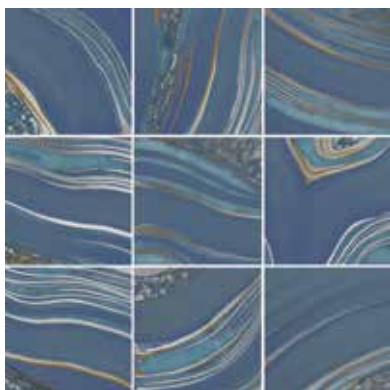

agata

9 Random Mix Patterns

20x20 cm / 8"x8"

SPESSORE / THICKNESS
1 cm / 0,39"

Agata Azzurro 20x20 cm / 8"x8"