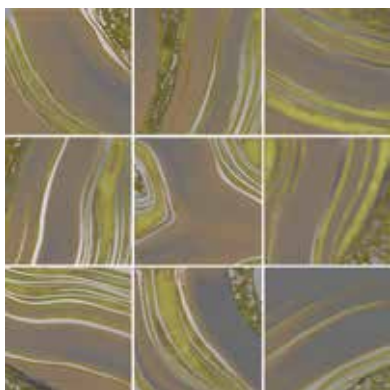

*This inspired us to recreate this gem,
reinventing it with precious ceramic materials.*

*Light reflections blend into metallic and
silky glazes, recalling the original stripes of agate.*

*The 4 available colors vary from purple, to yellow,
to blue, all the way to a contrast of white & black.*

*The collection comes in size 20x20 cm / 8"x8" and
has 9 mixed patterns and in 60x60 cm / 24"x24"*

*with 4 enlarged mixed patterns which create a
faceted rich and harmonious collection.*

*Adaptable to small and large settings,
always with a delineated character.*

Agata Viola 60x60 cm / 24"x24"

Agata Azzurro 20x20 cm / 8"x8"

Agata Giallo 20x20 cm / 8"x8"

Agata Nero 20x20 cm / 8"x8"

Agata Azzurro 60x60 cm / 24"x24"

agata

9 Random Mix Patterns

20x20 cm / 8"x8"

SPESSORE / THICKNESS
1 cm / 0,39"

Agata Azzurro 20x20 cm / 8"x8"

Agata Viola 20x20 cm / 8"x8"

Agata Giallo 20x20 cm / 8"x8"

Agata Nero 20x20 cm / 8"x8"

4 Random Mix Patterns

60x60 cm / 24"x24"

SPESSORE / THICKNESS
1 cm / 0,39"