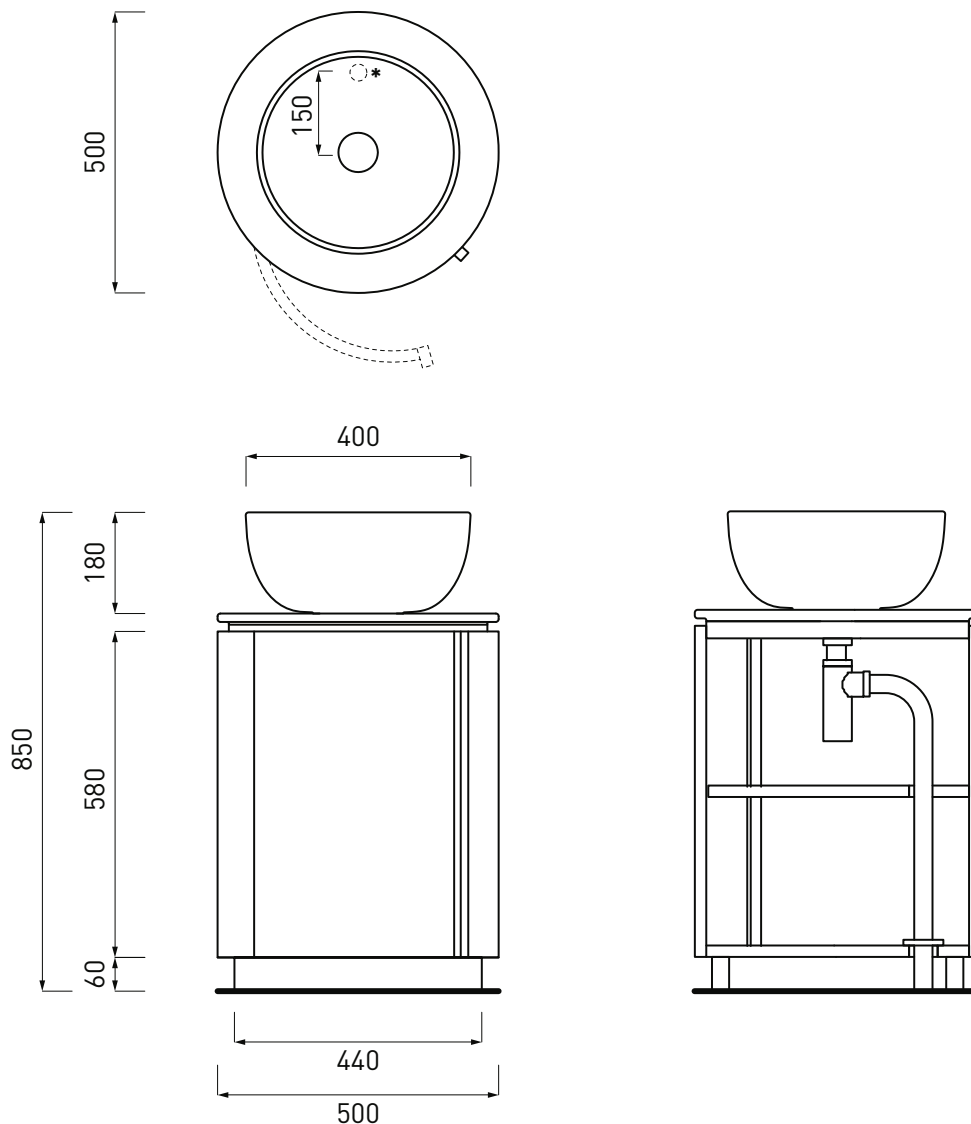

Wasbasin made of ceramic; Top plate made of
ceramic; Cabinet made of wood.

Luglio 2016

Arcadia - art. TIMOBP

Mobile Tiberino scarico a parete
Tiberino cabinet with wall trap

cielo
handmade in Italy

ACCESSORI/ACCESSORIES: