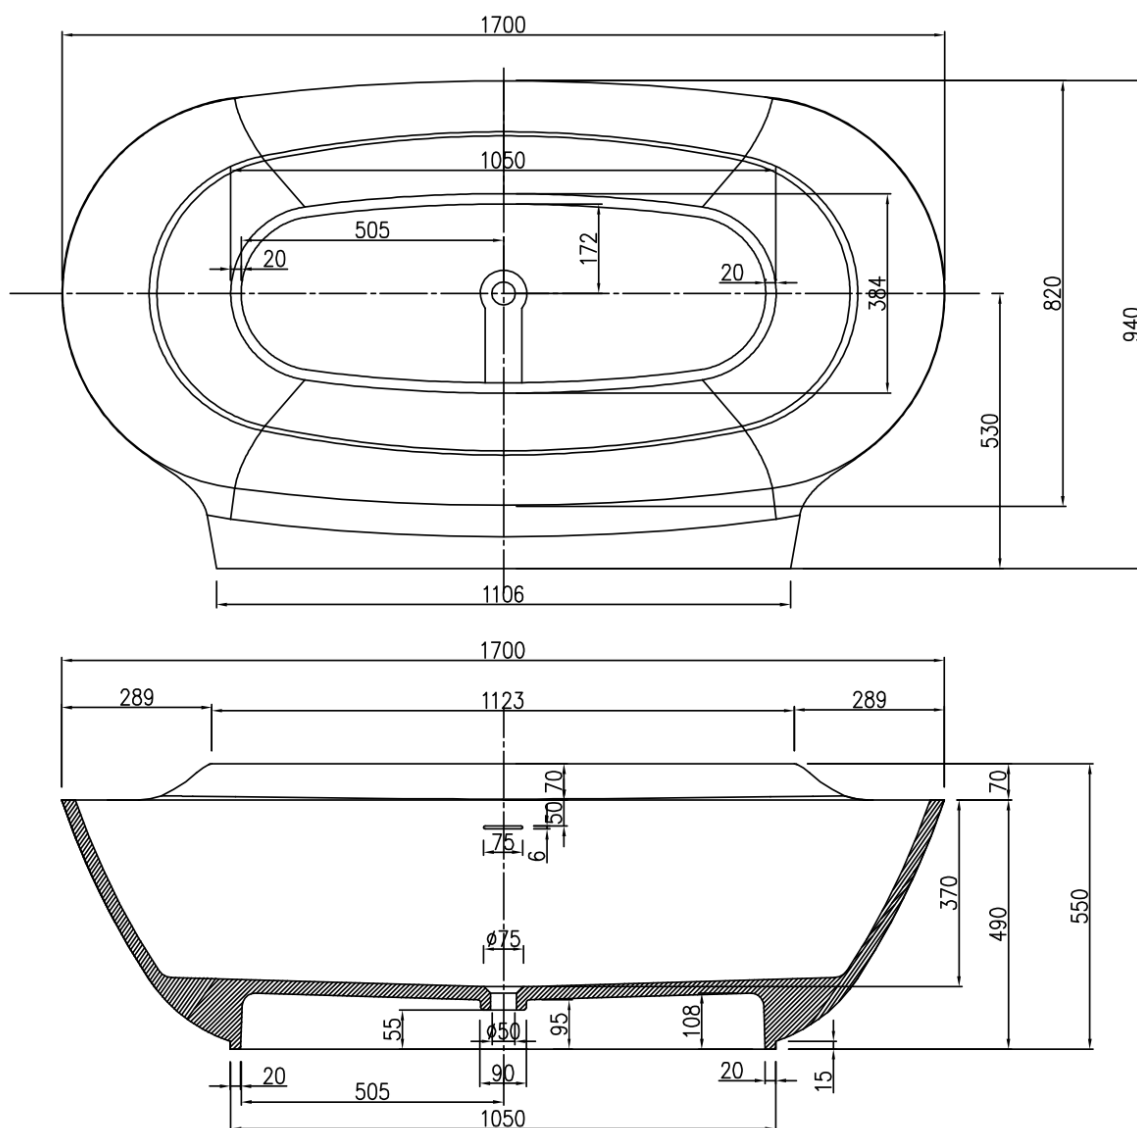

Alice Bath 1700

PB1076

Back to Wall Bath

bellocasa

BATH FINISHES:

-  - matt white
-  - matt black
-  - glossy white
-  - glossy black

capacity: 245L | weight empty: 133kg | weight full: 378kg

bathtub can come in combination of finishes