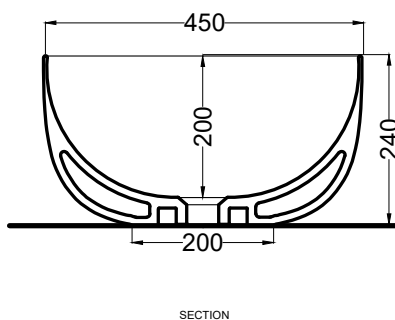

ATTENZIONE: Superfici, pesi e misure riportate possono presentare leggere differenze rispetto ai pezzi reali, in considerazione e accordo delle caratteristiche di tolleranza intrinseche del materiale ceramico e del suo processo produttivo. L'azienda si riserva di cambiare schede tecniche e caratteristiche di funzionamento degli articoli in ogni momento e senza necessità di preavviso.

ATTENTION: Surfaces, weights and dimensions can show some little differences compared to the real item, following typical intrinsic characteristics of ceramics material and production. The company reserves the right to change any technical specifications/dimension and/or operating characteristics of the products at any time and without giving notice.