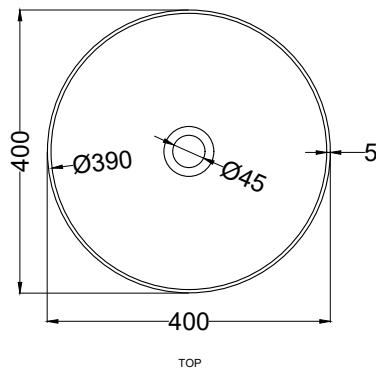

Le Bacinelle - art. BAERA40

bacinella da appoggio Era Small
Era Small on-top washbasin

cielo

PESO NETTO/NET WEIGHT: 8,00 Kg

PCS PALLET: 26

PCS PALLET CONTAINER: 52

ACCESSORI/ACCESSORIES:

PIL01 - Piletta universale click-clack CROMO con coperchio in ceramica / *Universal click-clak drain in CHROME with ceramic lid*

PIL01NM - Piletta universale click-clack NERO MATT con coperchio in ceramica / *Universal click-clak drain in MATT BLACK with ceramic lid*

PIL01BR - Piletta universale click-clack BRONZO con coperchio in ceramica / *Universal click-clak drain in BRONZE with ceramic lid*

PIL01CM - Piletta universale click-clack CEMENTO con coperchio in ceramica / *Universal click-clak drain in CEMENTO with ceramic lid*

SISP - Sifone CROMO / *CHROME siphon*

SIFN - Sifone NERO MATT / *MATT BLACK siphon*

SIFBR - Sifone BRONZO / *BRONZE siphon*

SIFCM - Sifone CEMENTO / *CEMENTO siphon*

FINITURE

FINISHES

● Bianco/white - glossy

Le Terre di Cielo

- Talco
- Pomice
- Brina
- Basalto
- Lavagna
- Cemento
- Fango
- Cacao
- Arenaria
- Avena
- Lino
- Agave
- Muschio
- Polvere
- Cipria
- Canapa

Le Acque di Cielo

- Oltremare
- Smeraldo
- Alga
- Corallo
- Ninfea
- Anemone

DoP No. 14688.01

Ottobre 2020

TOP

ATTENZIONE: Superfici, pesi e misure riportate possono presentare leggere differenze rispetto ai pezzi reali, in considerazione e accordo delle caratteristiche di tolleranza intrinseche del materiale ceramico e del suo processo produttivo. L'azienda si riserva di cambiare schede tecniche e caratteristiche di funzionamento degli articoli in ogni momento e senza necessità di preavviso.