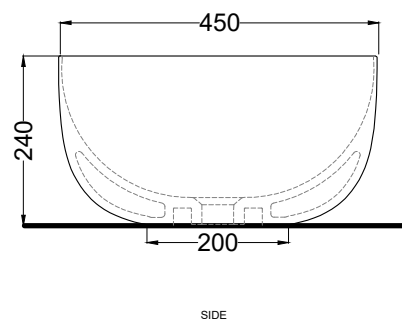

ATTENZIONE: Superfici, pesi e misure riportate possono presentare leggere differenze rispetto ai pezzi reali, in considerazione e accordo delle caratteristiche di tolleranza intrinseche del materiale ceramico e del suo processo produttivo. L'azienda si riserva di cambiare schede tecniche e caratteristiche di funzionamento degli articoli in ogni momento e senza necessità di preavviso.

ATTENTION: Surfaces, weights and dimensions can show some little differences compared to the real item, following typical intrinsic characteristics of ceramics material and production. The company reserves the right to change any technical specifications/dimension and/or operating characteristics of the products at any time and without giving notice.