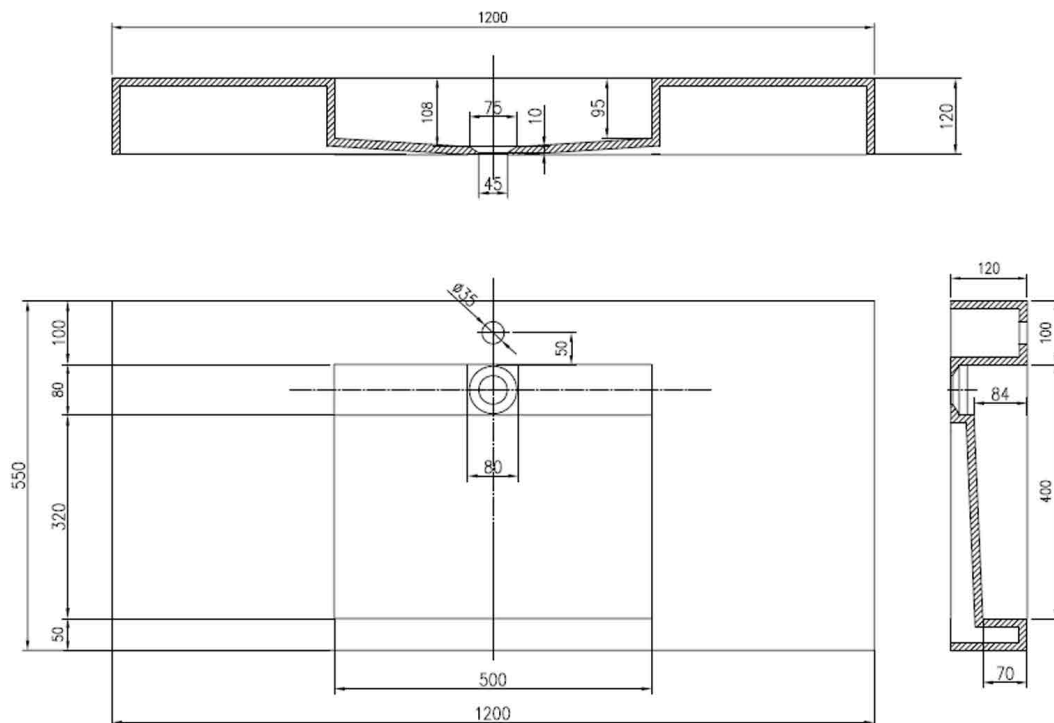

# Facile 1200 Wall Hung

PB20263  
Centred Basin

**bello**casa

# Facile 900 Wall Hung Offset PB2015 Left Basin

bellocasa

## BASIN FINISHES:

- - matt white
- - matt black

The Facile 900 Offset Wall Hung is an engineered solid surface stone wall hung vanity with an offset basin design, configured with the basin either to the left or right.

*basin to be specified with or without tap hole in countertop*