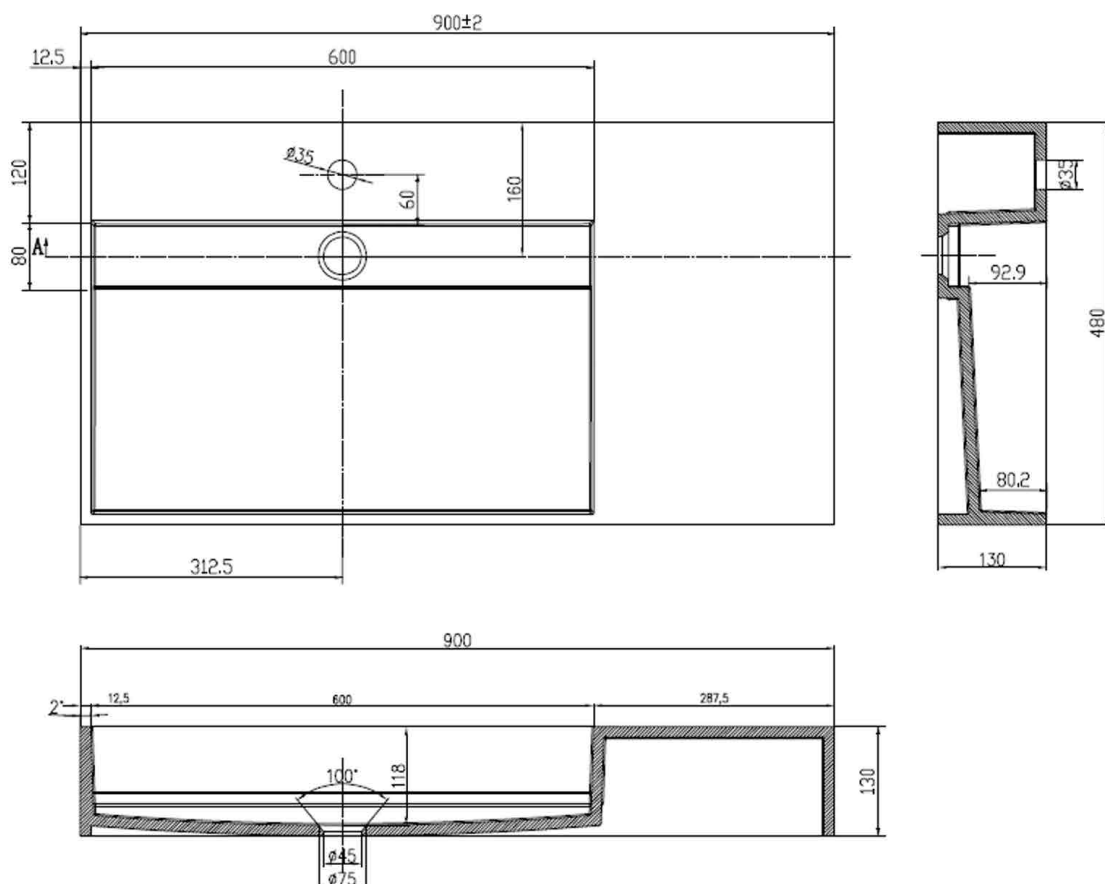

# Facile 900 Wall Hung Offset PB2015 Left Basin

bellocasa

## BASIN FINISHES:

- - matt white
- - matt black

The Facile 900 Offset Wall Hung is an engineered solid surface stone wall hung vanity with an offset basin design, configured with the basin either to the left or right.

*basin to be specified with or without tap hole in countertop*