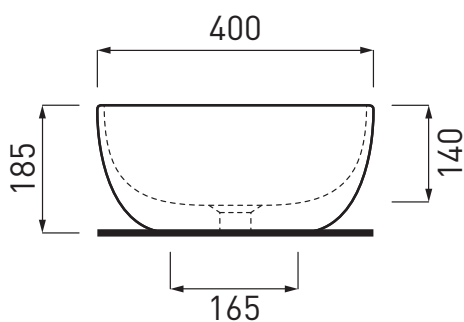

ATTENZIONE:
Le superfici, pesi e misure riportate possono presentare leggere differenze rispetto ai pezzi reali, in considerazione e accordo delle caratteristiche di tolleranza intrinseche del materiale ceramico e del suo processo produttivo. L'azienda si riserva di cambiare schede tecniche e caratteristiche di funzionamento degli articoli in ogni momento e senza necessità di preavviso.

ATTENTION:
Surfaces, weights and dimensions can show some little differences compared to the real item, following typical intrinsic characteristics of ceramics material and production. The company reserves the right to change any technical specifications/dimension and/or operating characteristics of the products at any time and without giving notice.