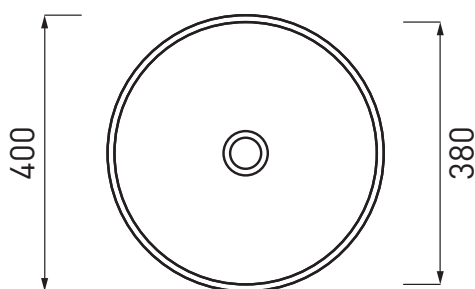

ATTENZIONE:
Le superfici, pesi e misure riportate possono presentare leggere differenze rispetto ai pezzi reali, in considerazione e accordo delle caratteristiche di tolleranza intrinseche del materiale ceramico e del suo processo produttivo. L'azienda si riserva di cambiare schede tecniche e caratteristiche di funzionamento degli articoli in ogni momento e senza necessità di preavviso.

ATTENTION:
Surfaces, weights and dimensions can show some little differences compared to the real item, following typical intrinsic characteristics of ceramics material and production. The company reserves the right to change any technical specifications/dimension and/or operating characteristics of the products at any time and without giving notice.