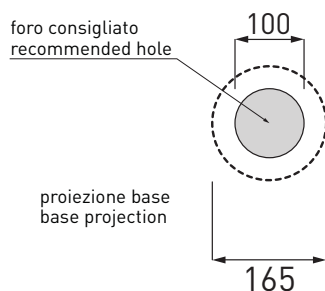

ATTENZIONE:
Le superfici, pesi e misure riportate possono presentare leggere differenze rispetto ai pezzi reali, in considerazione e accordo delle caratteristiche di tolleranza intrinseche del materiale ceramico e del suo processo produttivo. L'azienda si riserva di cambiare schede tecniche e caratteristiche di funzionamento degli articoli in ogni momento e senza necessità di preavviso.

ATTENTION:
Surfaces, weights and dimensions can show some little differences compared to the real item, following typical intrinsic characteristics of ceramics material and production. The company reserves the right to change any technical specifications/dimension and/or operating characteristics of the products at any time and without giving notice.