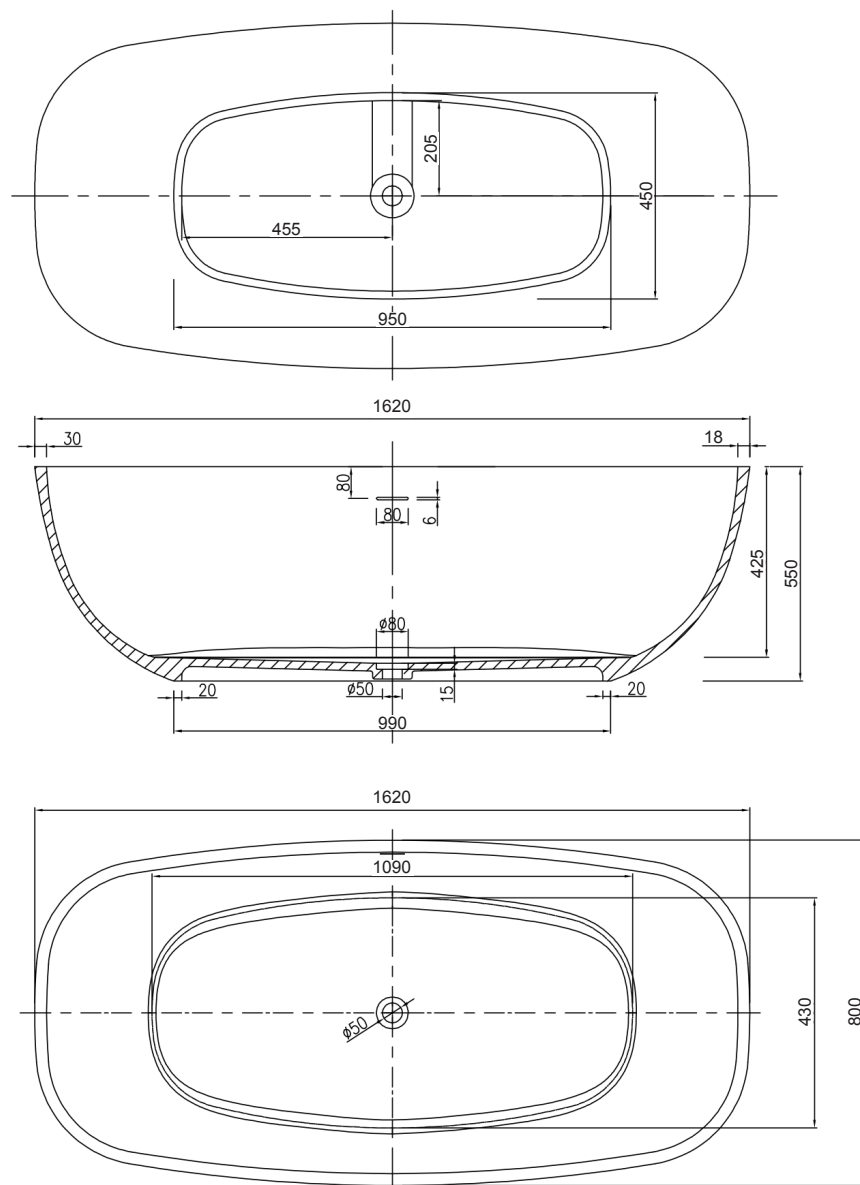

# Bora Bath 1620

PB1080

Freestanding Rounded Rectangular Bath

**bello**casa

## BATH FINISHES:

- - matt white
- - matt black
- - glossy white
- - glossy black

capacity: 340L | weight empty: 120kg | weight full: 460kg

*bathtub can come in combination of finishes*

20 Hutt Road, Thorndon, Wellington  
sales@bellocasa.co.nz T: 04 474 0810

# Bora Bath 1800

PB1081

Freestanding Rounded Rectangular Bath

**bello**casa

## BATH FINISHES:

- - matt white
- - matt black
- - glossy white
- - glossy black

capacity: 410L | weight empty: 133kg | weight full: 543kg

*bathtub can come in combination of finishes*

20 Hutt Road, Thorndon, Wellington  
sales@bellocasa.co.nz T: 04 474 0810