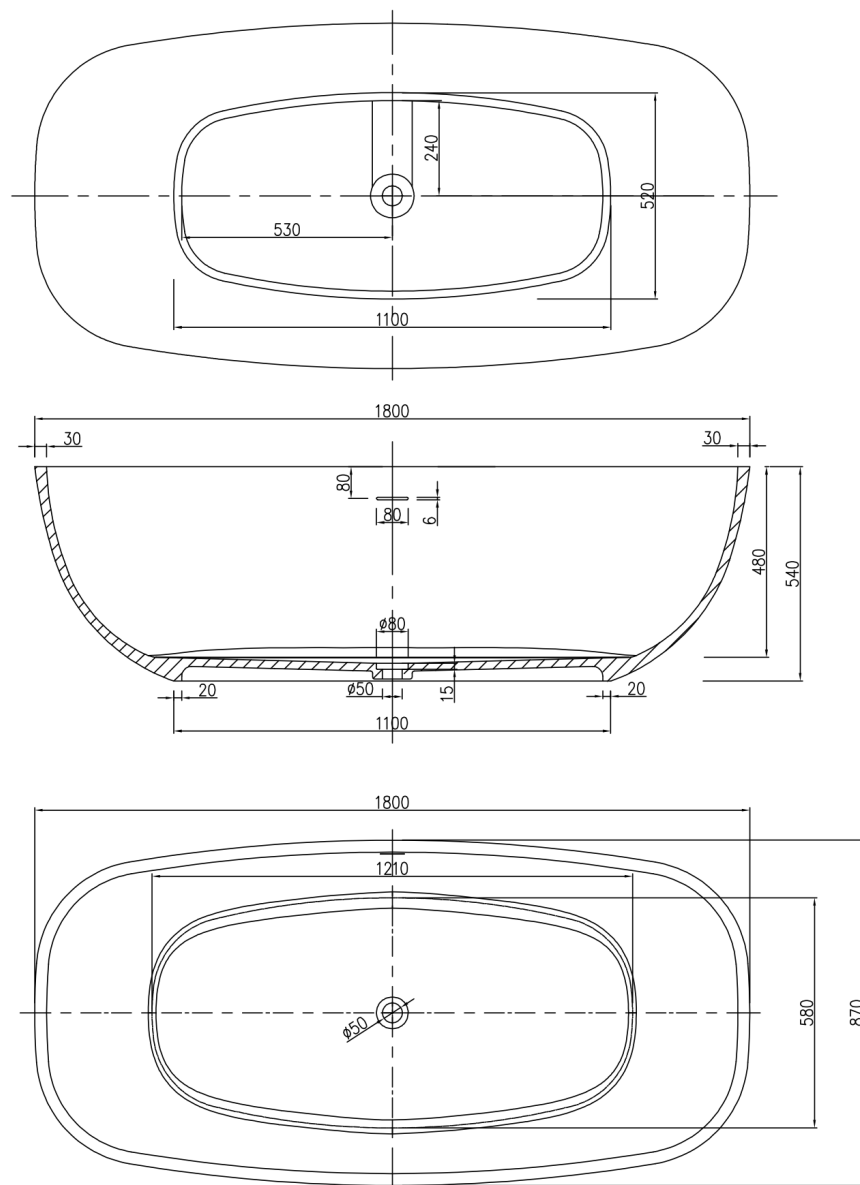

## BATH FINISHES:

- - matt white
- - matt black
- - glossy white
- - glossy black

capacity: 340L | weight empty: 120kg | weight full: 460kg

*bathtub can come in combination of finishes*

20 Hutt Road, Thorndon, Wellington  
sales@bellocasa.co.nz T: 04 474 0810

# Bora Bath 1800

PB1081

Freestanding Rounded Rectangular Bath

**bello**casa

## BATH FINISHES:

- - matt white
- - matt black
- - glossy white
- - glossy black

capacity: 410L | weight empty: 133kg | weight full: 543kg

*bathtub can come in combination of finishes*

20 Hutt Road, Thorndon, Wellington  
sales@bellocasa.co.nz T: 04 474 0810