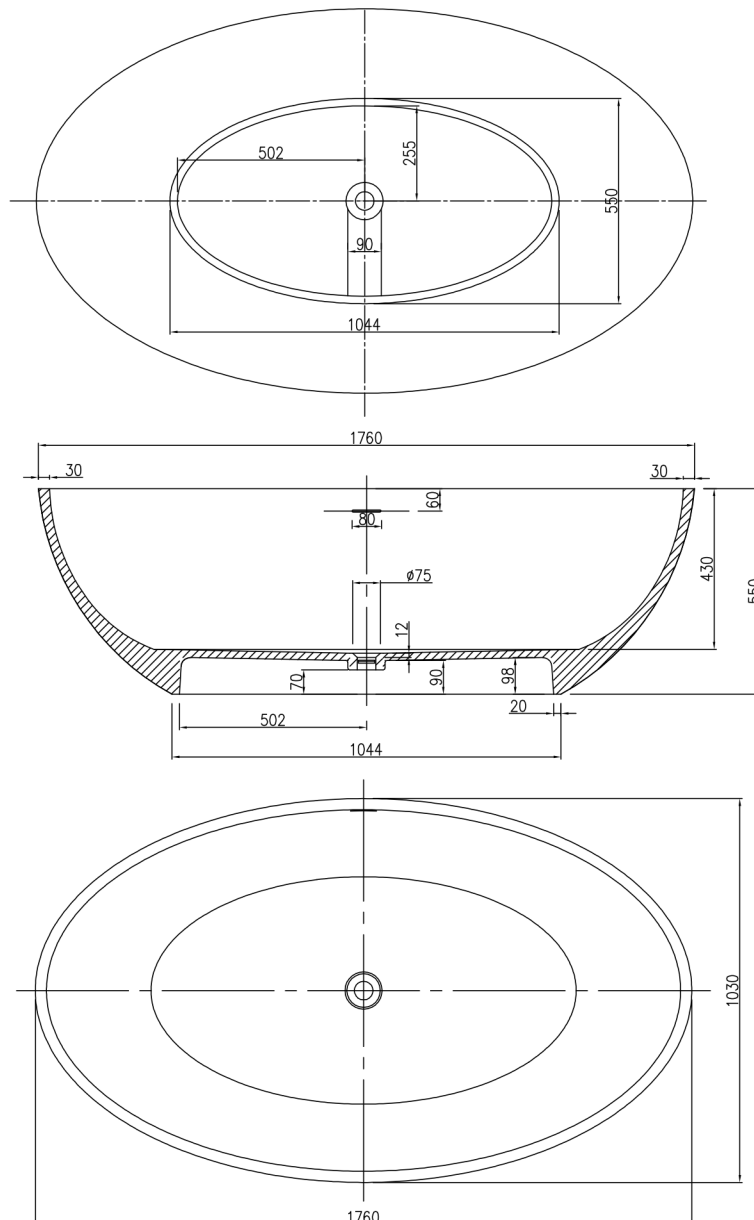

# Coco Bath 1760

PB1056

Freestanding Oval Bath

**bello**casa

## BATH FINISHES:

-  - matt white
-  - matt black
-  - glossy white
-  - glossy black

capacity: 302L | weight empty: 175kg | weight full: 477kg

*bathtub can come in combination of finishes*

20 Hutt Road, Thorndon, Wellington  
sales@bellocasa.co.nz T: 04 474 0810

# Coco Bath 1800

PB1057

Freestanding Oval Bath (Nice)

**bello**casa

## BATH FINISHES:

-  - matt white
-  - matt black
-  - glossy white
-  - glossy black

capacity: 275L | weight empty: 120kg | weight full: 395kg

*bathtub can come in combination of finishes*

20 Hutt Road, Thorndon, Wellington  
sales@bellocasa.co.nz T: 04 474 0810