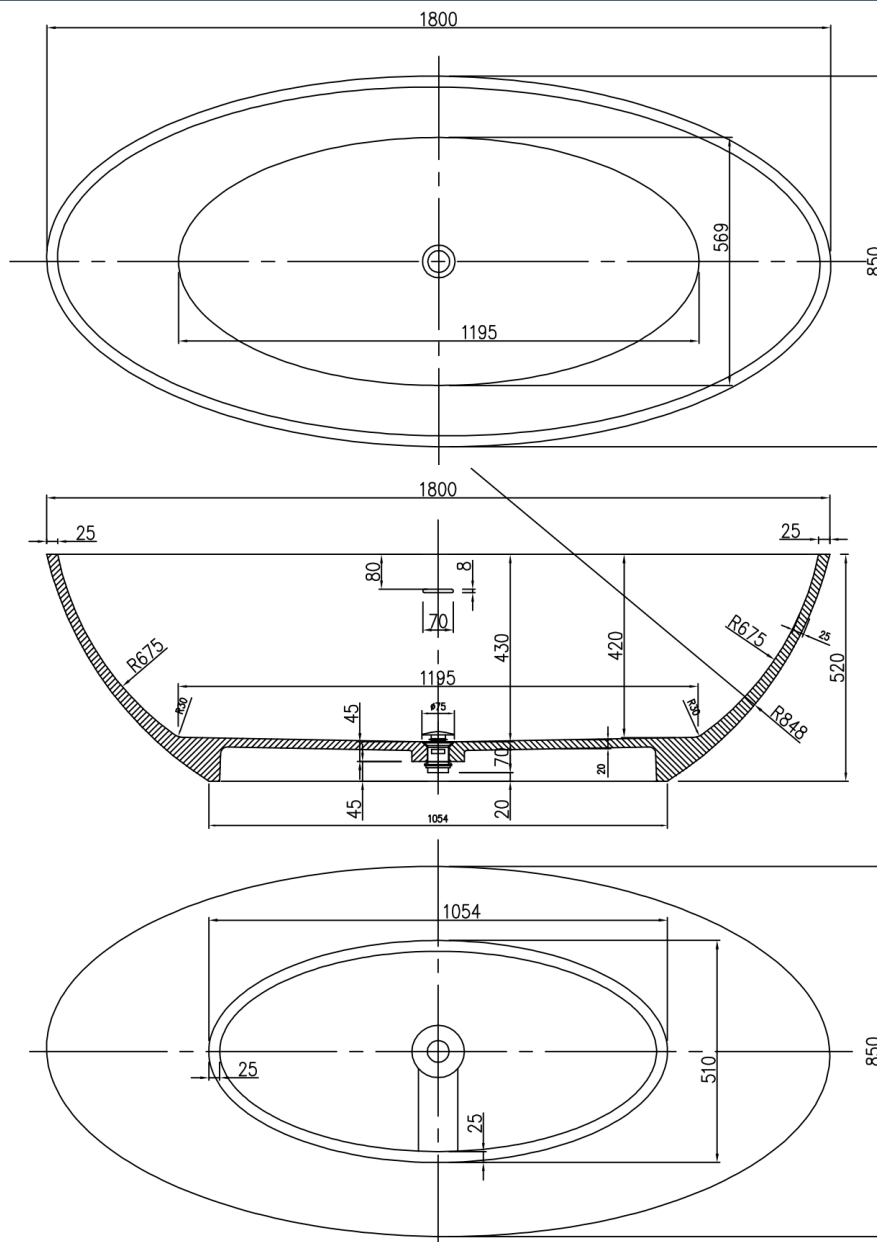

## BATH FINISHES:

-  - matt white
-  - matt black
-  - glossy white
-  - glossy black

capacity: 302L | weight empty: 175kg | weight full: 477kg

*bathtub can come in combination of finishes*

20 Hutt Road, Thorndon, Wellington  
sales@bellocasa.co.nz T: 04 474 0810

# Coco Bath 1800

PB1057

Freestanding Oval Bath (Nice)

**bello**casa

## BATH FINISHES:

-  - matt white
-  - matt black
-  - glossy white
-  - glossy black

capacity: 275L | weight empty: 120kg | weight full: 395kg

*bathtub can come in combination of finishes*

20 Hutt Road, Thorndon, Wellington  
sales@bellocasa.co.nz T: 04 474 0810