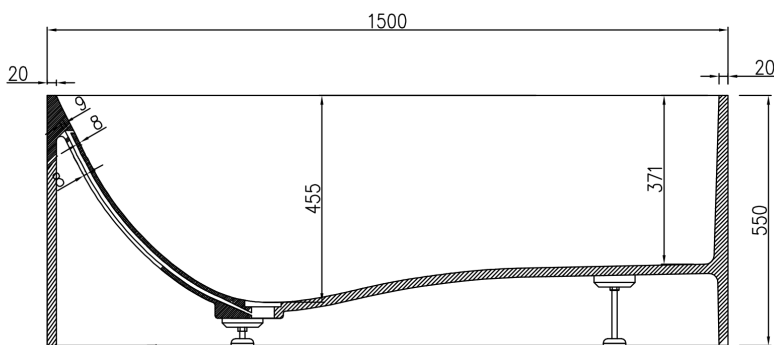

Cube Bath 1500

PB1094

Freestanding or Back to Wall Rectangular Bath

bellocasa

BATH FINISHES:

- - matt white
- - matt black
- - glossy white
- - glossy black

bathtub can come in combination of finishes

20 Hutt Road, Thorndon, Wellington
sales@bellocasa.co.nz T: 04 474 0810

Cube Bath 1700

PB1014

Freestanding or Back to Wall Rectangular Bath

bellocasa

BATH FINISHES:

-  - matt white
-  - matt black
-  - glossy white
-  - glossy black

capacity: 273L | weight empty: 161kg | weight full: 434kg