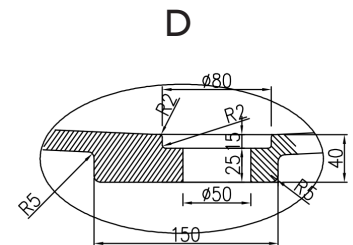

20 Hutt Road, Thorndon, Wellington
sales@bellocasa.co.nz T: 04 474 0810