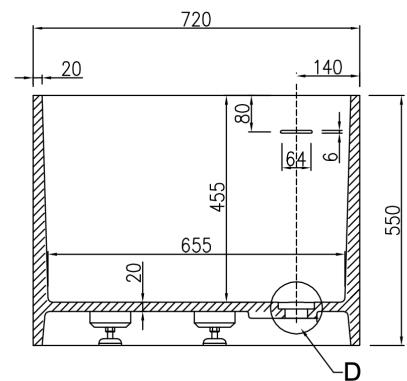

Cube Bath 1500

PB1094

Freestanding or Back to Wall Rectangular Bath

bellocasa

BATH FINISHES:

- - matt white
- - matt black
- - glossy white
- - glossy black

bathtub can come in combination of finishes

20 Hutt Road, Thorndon, Wellington
sales@bellocasa.co.nz T: 04 474 0810

Cube Bath 1700

PB1014

Freestanding or Back to Wall Rectangular Bath

bellocasa

BATH FINISHES:

-  - matt white
-  - matt black
-  - glossy white
-  - glossy black

capacity: 273L | weight empty: 161kg | weight full: 434kg