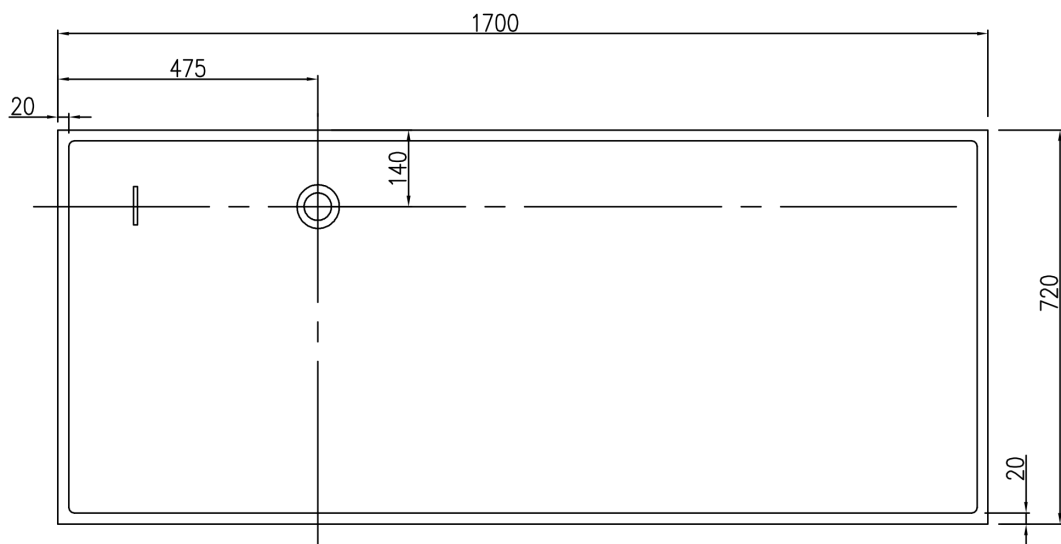

20 Hutt Road, Thorndon, Wellington
sales@bellocasa.co.nz T: 04 474 0810