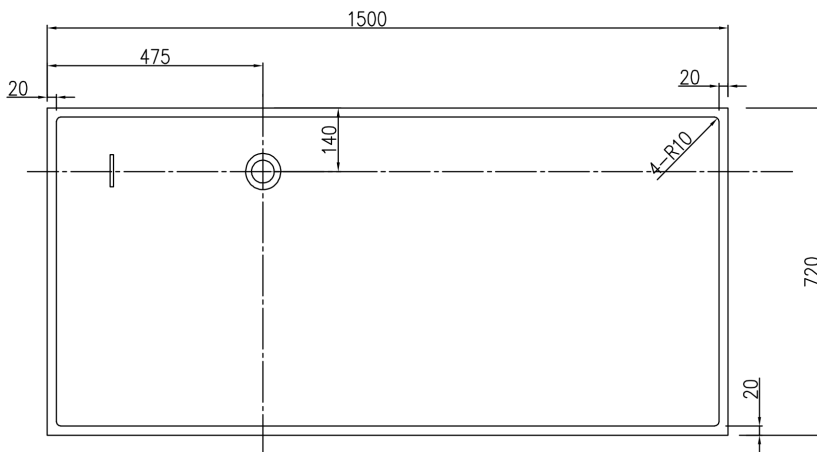

Cube Bath 1500

PB1094

Freestanding or Back to Wall Rectangular Bath

bellocasa

BATH FINISHES:

- - matt white
- - matt black
- - glossy white
- - glossy black

bathtub can come in combination of finishes

20 Hutt Road, Thorndon, Wellington
sales@bellocasa.co.nz T: 04 474 0810

Cube Bath 1700

PB1014

Freestanding or Back to Wall Rectangular Bath

bellocasa

BATH FINISHES:

-  - matt white
-  - matt black
-  - glossy white
-  - glossy black

capacity: 273L | weight empty: 161kg | weight full: 434kg