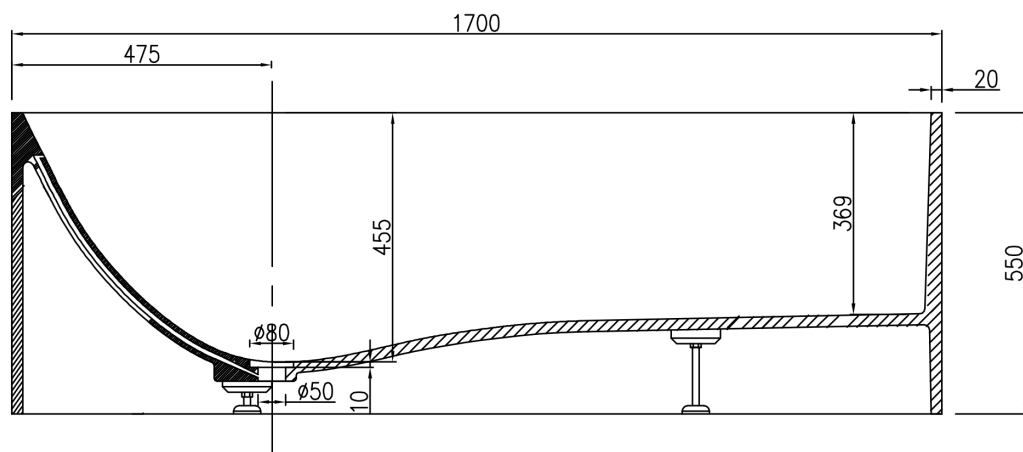

20 Hutt Road, Thorndon, Wellington
sales@bellocasa.co.nz T: 04 474 0810