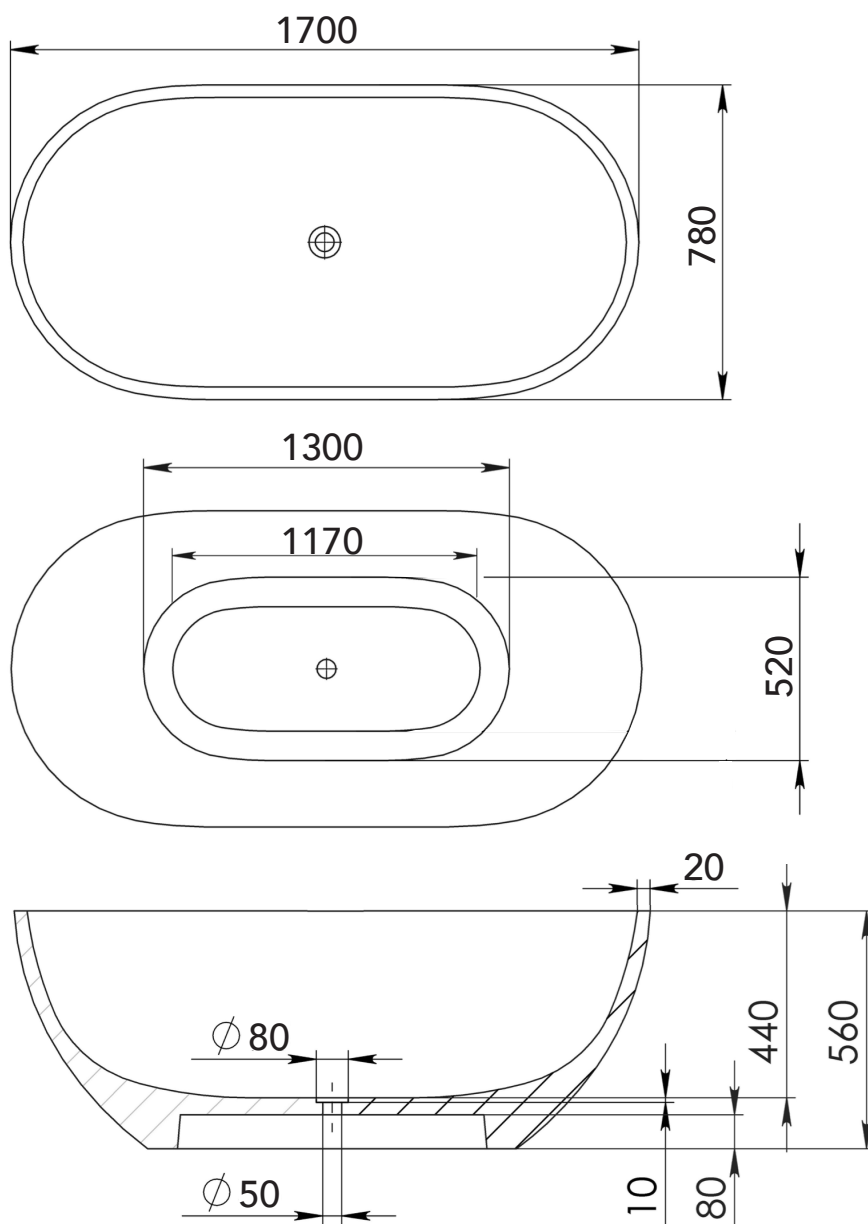

20 Hutt Road, Thorndon, Wellington
sales@bellocasa.co.nz T: 04 474 0810