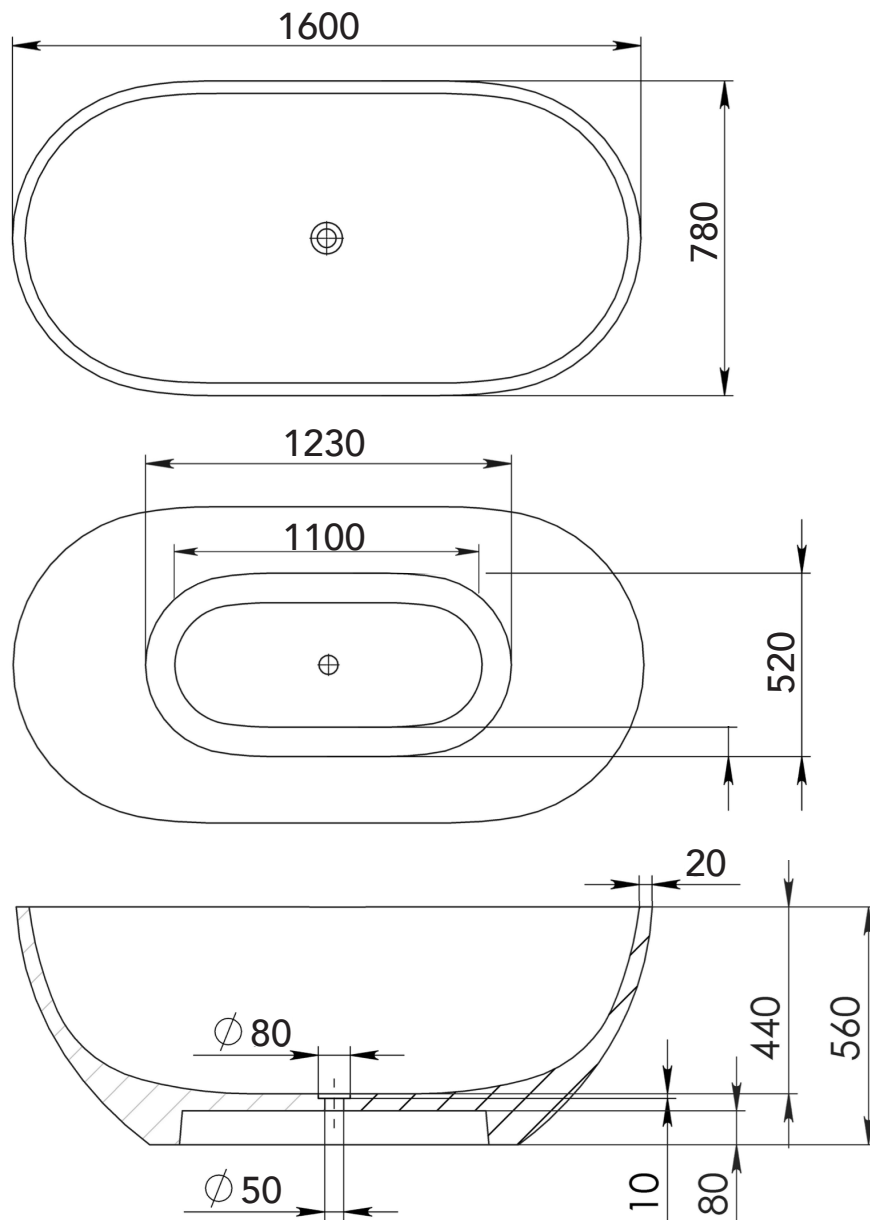

Diva Bath 1500

PB1021

Freestanding Oval Bath

bellocasa

BATH FINISHES:

-  - matt white
-  - matt black
-  - glossy white
-  - glossy black

capacity: 236L | weight empty: 127kg | weight full: 363kg

bathtub can come in combination of finishes

20 Hutt Road, Thorndon, Wellington
sales@bellocasa.co.nz T: 04 474 0810

Diva Bath 1600

PB1068
Freestanding Oval Bath

BATH FINISHES:

- - matt white
- - matt black
- - glossy white
- - glossy black

capacity: 255L | weight empty: 142kg | weight full: 397kg

bathtub can come in combination of finishes

Diva Bath 1700

PB1049
Freestanding Oval Bath

BATH FINISHES:

- - matt white
- - matt black
- - glossy white
- - glossy black

capacity: 276L | weight empty: 143kg | weight full: 419kg

capacity: 369L | weight empty: 156kg | weight full: 525kg

bathtub can come in combination of finishes

20 Hutt Road, Thorndon, Wellington
sales@bellocasa.co.nz T: 04 474 0810