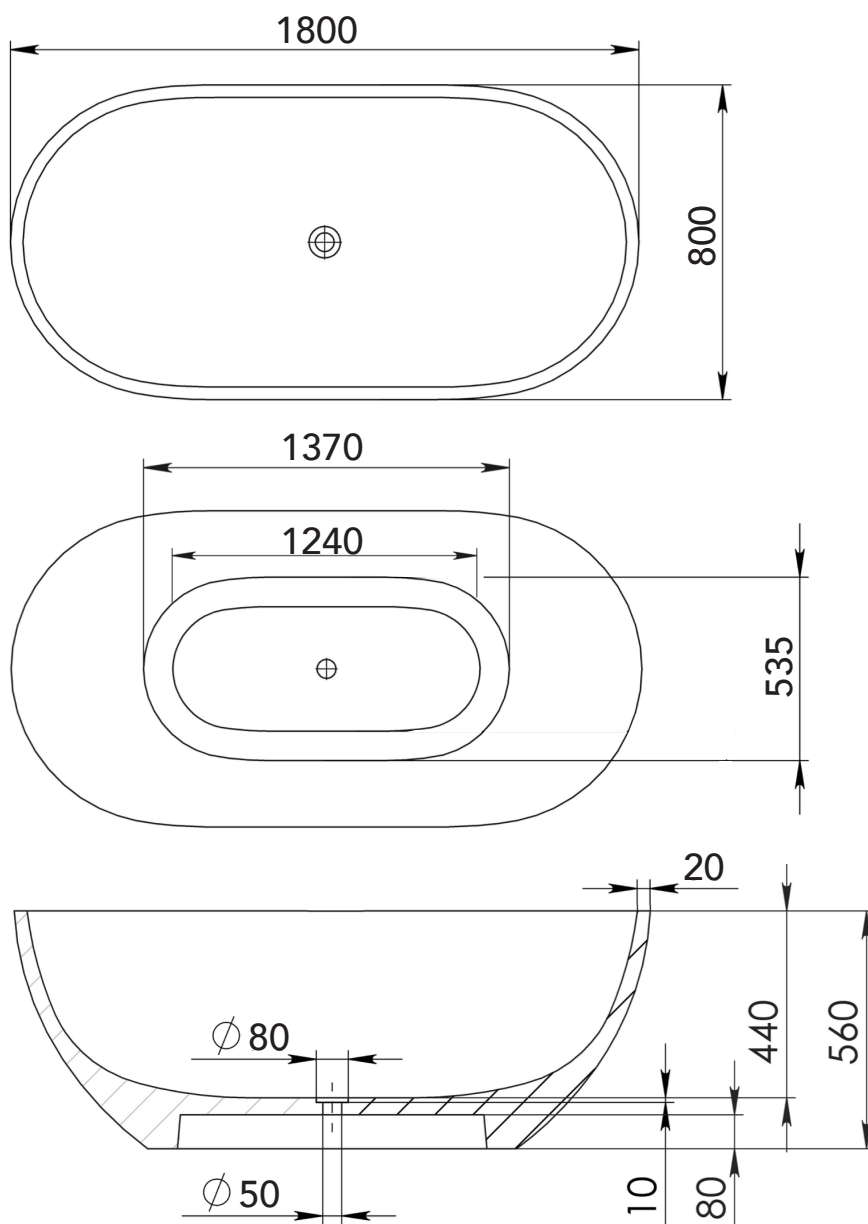

Diva Bath 1500

PB1021

Freestanding Oval Bath

bellocasa

BATH FINISHES:

-  - matt white
-  - matt black
-  - glossy white
-  - glossy black

capacity: 236L | weight empty: 127kg | weight full: 363kg

bathtub can come in combination of finishes

20 Hutt Road, Thorndon, Wellington
sales@bellocasa.co.nz T: 04 474 0810

Diva Bath 1600

PB1068
Freestanding Oval Bath

BATH FINISHES:

- - matt white
- - matt black
- - glossy white
- - glossy black

capacity: 255L | weight empty: 142kg | weight full: 397kg

bathtub can come in combination of finishes

Diva Bath 1700

PB1049
Freestanding Oval Bath

BATH FINISHES:

- - matt white
- - matt black
- - glossy white
- - glossy black

capacity: 276L | weight empty: 143kg | weight full: 419kg

capacity: 369L | weight empty: 156kg | weight full: 525kg

bathtub can come in combination of finishes

20 Hutt Road, Thorndon, Wellington
sales@bellocasa.co.nz T: 04 474 0810