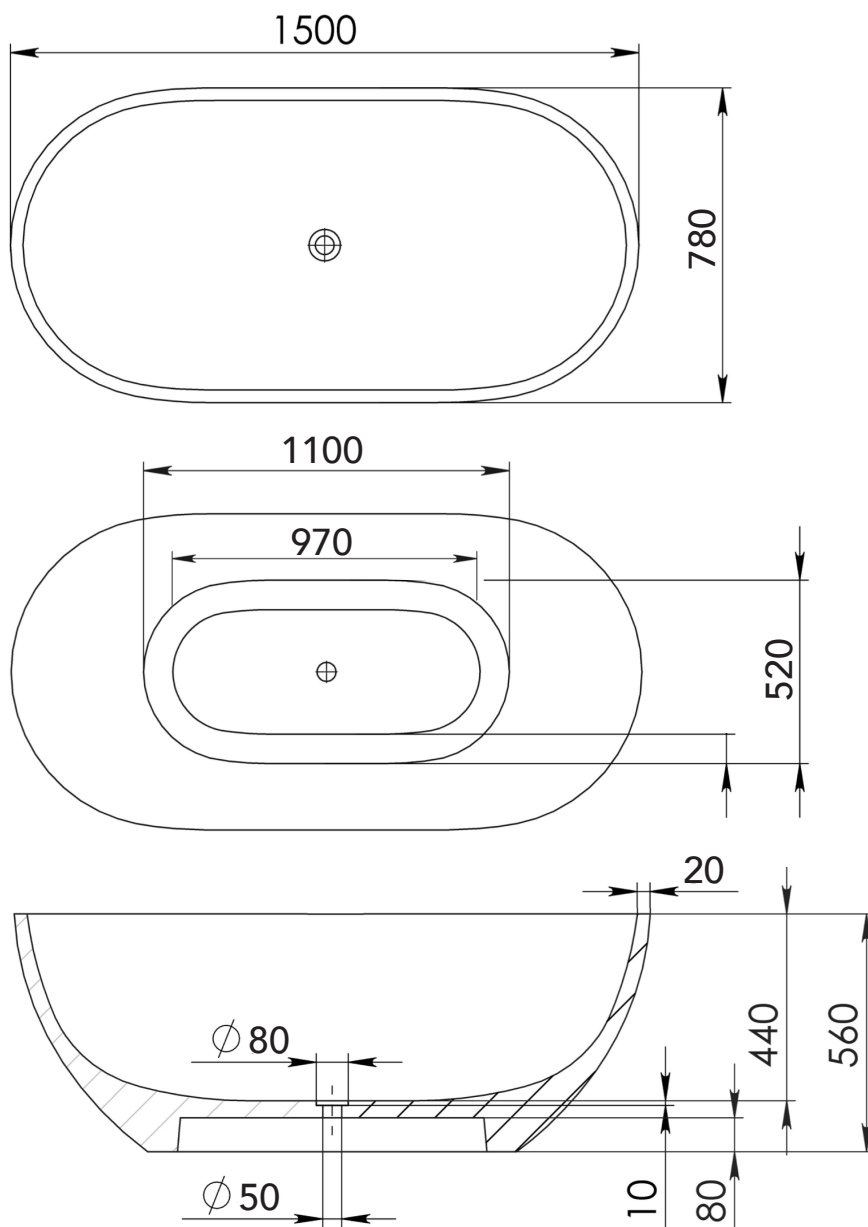

Diva Bath 1500

PB1021

Freestanding Oval Bath

bellocasa

BATH FINISHES:

-  - matt white
-  - matt black
-  - glossy white
-  - glossy black

capacity: 236L | weight empty: 127kg | weight full: 363kg

bathtub can come in combination of finishes

20 Hutt Road, Thorndon, Wellington
sales@bellocasa.co.nz T: 04 474 0810

Diva Bath 1600

PB1068
Freestanding Oval Bath

BATH FINISHES:

- - matt white
- - matt black
- - glossy white
- - glossy black

capacity: 255L | weight empty: 142kg | weight full: 397kg

bathtub can come in combination of finishes

Diva Bath 1700

PB1049
Freestanding Oval Bath

BATH FINISHES:

- - matt white
- - matt black
- - glossy white
- - glossy black

capacity: 276L | weight empty: 143kg | weight full: 419kg

capacity: 369L | weight empty: 156kg | weight full: 525kg

bathtub can come in combination of finishes

20 Hutt Road, Thorndon, Wellington
sales@bellocasa.co.nz T: 04 474 0810