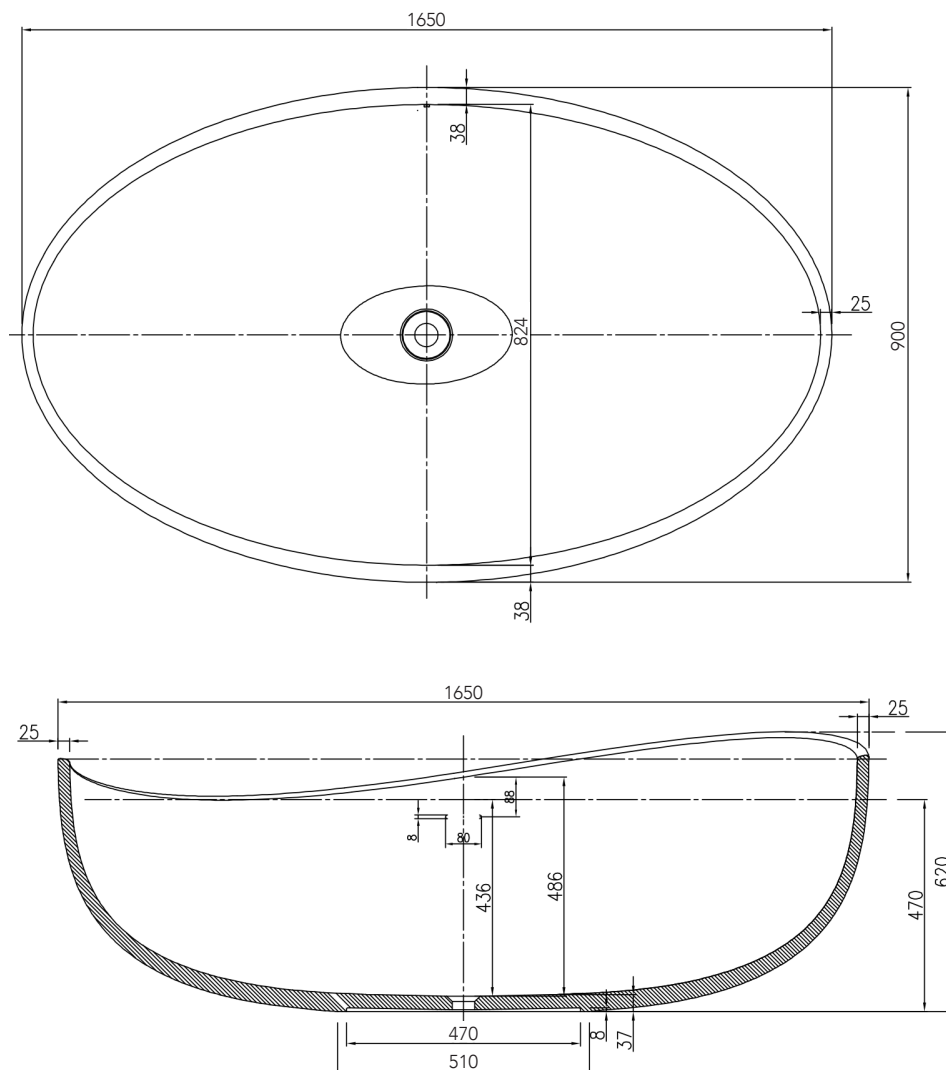

Onda Bath 1650

PB1001S

Freestanding Curved Round Bath

bellocasa

BATH FINISHES:

-  - matt white
-  - matt black
-  - glossy white
-  - glossy black

capacity: 263L | weight empty: 114kg | weight full: 377kg

bathtub can come in combination of finishes

20 Hutt Road, Thorndon, Wellington
sales@bellocasa.co.nz T: 04 474 0810

Onda Bath 1800

PB1001

Freestanding Curved Round Bath

bellocasa

BATH FINISHES:

- - matt white
- - matt black
- - glossy white
- - glossy black

capacity: 325L | weight empty: 150kg | weight full: 475kg

bathtub can come in combination of finishes

20 Hutt Road, Thorndon, Wellington
sales@bellocasa.co.nz T: 04 474 0810