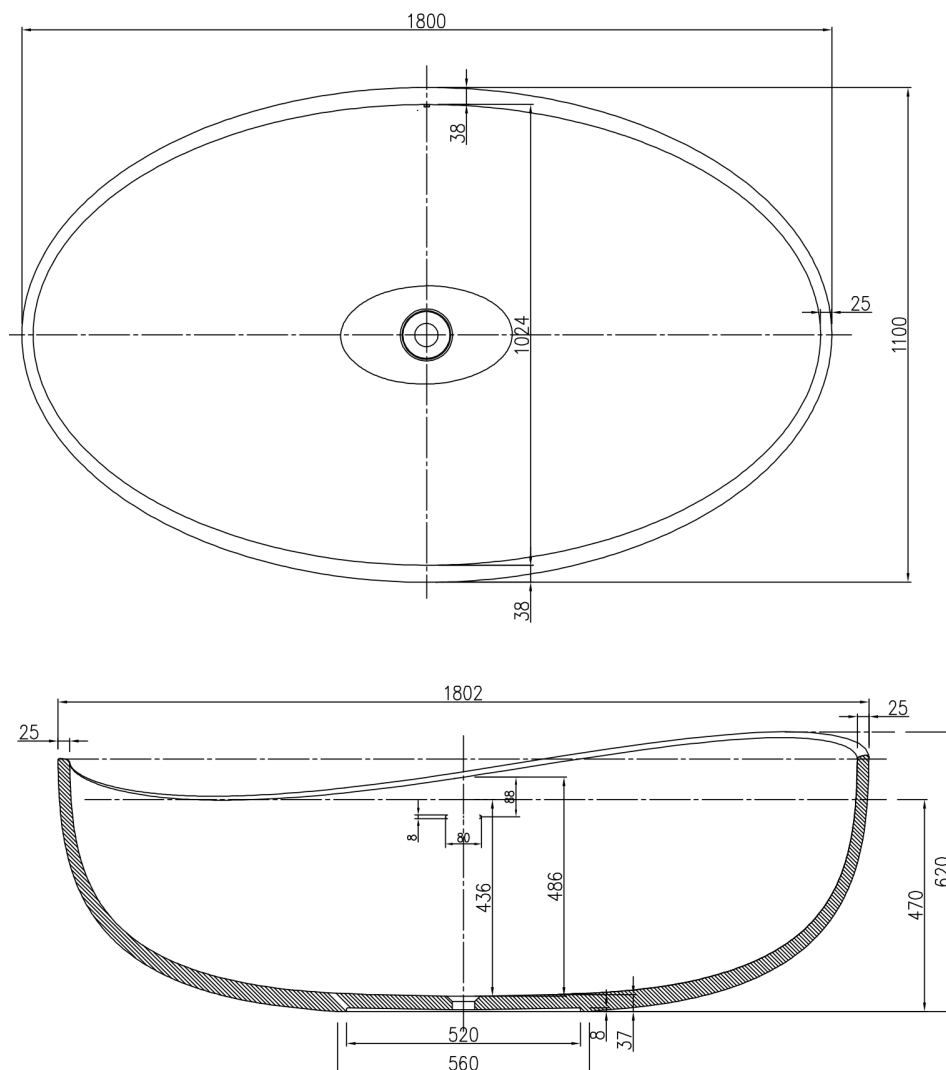

Onda Bath 1650

PB1001S

Freestanding Curved Round Bath

bellocasa

BATH FINISHES:

-  - matt white
-  - matt black
-  - glossy white
-  - glossy black

capacity: 263L | weight empty: 114kg | weight full: 377kg

bathtub can come in combination of finishes

20 Hutt Road, Thorndon, Wellington
sales@bellocasa.co.nz T: 04 474 0810

Onda Bath 1800

PB1001

Freestanding Curved Round Bath

bellocasa

BATH FINISHES:

- - matt white
- - matt black
- - glossy white
- - glossy black

capacity: 325L | weight empty: 150kg | weight full: 475kg

bathtub can come in combination of finishes

20 Hutt Road, Thorndon, Wellington
sales@bellocasa.co.nz T: 04 474 0810