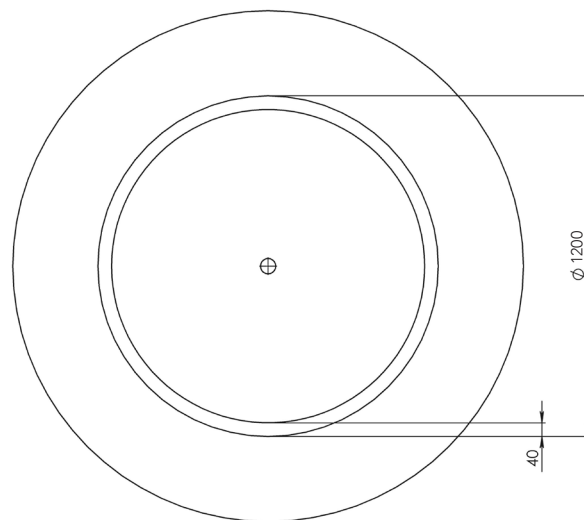

# Spa Bath 1530

PB1019

Freestanding Round Circle Bath

bellocasa

## BATH FINISHES:

-  - matt white
-  - matt black
-  - glossy white
-  - glossy black

capacity: 598L | weight empty: 230kg | weight full: 828kg

*bathtub can come in combination of finishes*

20 Hutt Road, Thorndon, Wellington  
sales@bellocasa.co.nz T: 04 474 0810