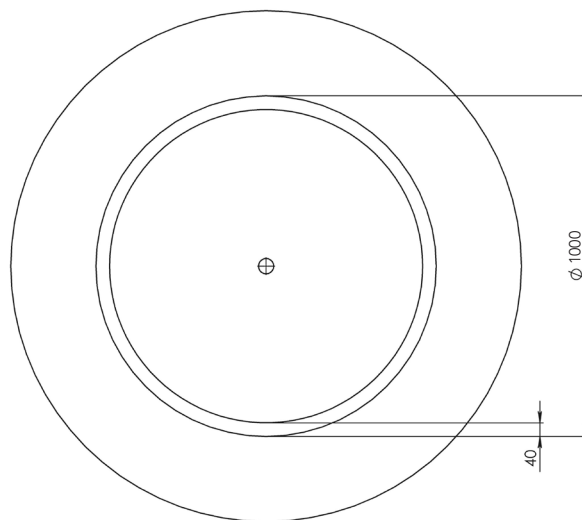

# Spa Bath 1300

PB1086

Freestanding Round Circle Bath

bellocasa

## BATH FINISHES:

-  - matt white
-  - matt black
-  - glossy white
-  - glossy black

capacity: 426L | weight empty: 137kg | weight full: 563kg

*bathtub can come in combination of finishes*

20 Hutt Road, Thorndon, Wellington  
sales@bellocasa.co.nz T: 04 474 0810

## BATH FINISHES:

-  - matt white
-  - matt black
-  - glossy white
-  - glossy black

capacity: 477L | weight empty: 194kg | weight full: 671kg

*bathtub can come in combination of finishes*

20 Hutt Road, Thorndon, Wellington  
sales@bellocasa.co.nz T: 04 474 0810