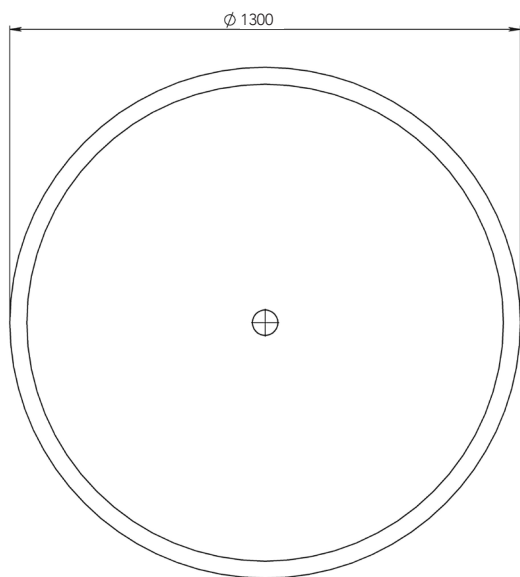

# Spa Bath 1300

PB1086

Freestanding Round Circle Bath

bellocasa

## BATH FINISHES:

-  - matt white
-  - matt black
-  - glossy white
-  - glossy black

capacity: 426L | weight empty: 137kg | weight full: 563kg

*bathtub can come in combination of finishes*

20 Hutt Road, Thorndon, Wellington  
sales@bellocasa.co.nz T: 04 474 0810

## BATH FINISHES:

-  - matt white
-  - matt black
-  - glossy white
-  - glossy black

capacity: 477L | weight empty: 194kg | weight full: 671kg

*bathtub can come in combination of finishes*

20 Hutt Road, Thorndon, Wellington  
sales@bellocasa.co.nz T: 04 474 0810