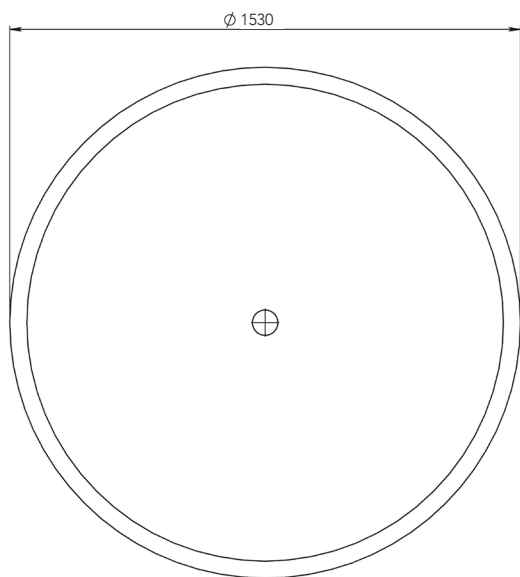

## BATH FINISHES:

-  - matt white
-  - matt black
-  - glossy white
-  - glossy black

capacity: 477L | weight empty: 194kg | weight full: 671kg

*bathtub can come in combination of finishes*

20 Hutt Road, Thorndon, Wellington  
sales@bellocasa.co.nz T: 04 474 0810

# Spa Bath 1530

PB1019

Freestanding Round Circle Bath

bellocasa

## BATH FINISHES:

-  - matt white
-  - matt black
-  - glossy white
-  - glossy black

capacity: 598L | weight empty: 230kg | weight full: 828kg

*bathtub can come in combination of finishes*

20 Hutt Road, Thorndon, Wellington  
sales@bellocasa.co.nz T: 04 474 0810