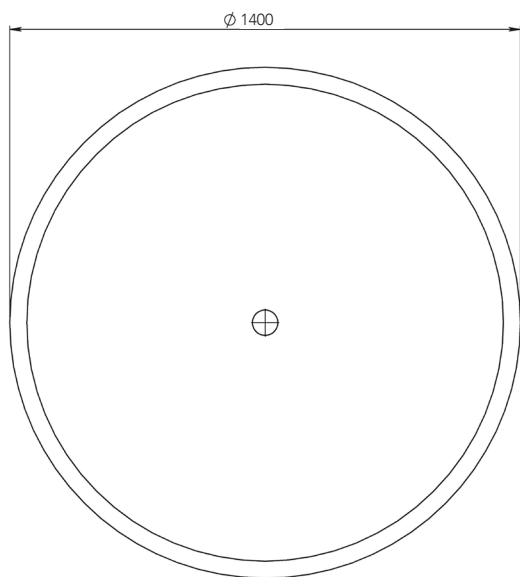

## BATH FINISHES:

-  - matt white
-  - matt black
-  - glossy white
-  - glossy black

capacity: 426L | weight empty: 137kg | weight full: 563kg

*bathtub can come in combination of finishes*

20 Hutt Road, Thorndon, Wellington  
sales@bellocasa.co.nz T: 04 474 0810

# Spa Bath 1400

PB1087

Freestanding Round Circle Bath

bellocasa

## BATH FINISHES:

-  - matt white
-  - matt black
-  - glossy white
-  - glossy black

capacity: 477L | weight empty: 194kg | weight full: 671kg

*bathtub can come in combination of finishes*

20 Hutt Road, Thorndon, Wellington  
sales@bellocasa.co.nz T: 04 474 0810