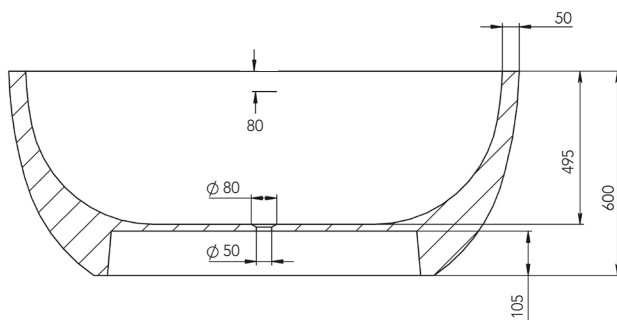

## BATH FINISHES:

-  - matt white
-  - matt black
-  - glossy white
-  - glossy black

capacity: 426L | weight empty: 137kg | weight full: 563kg

*bathtub can come in combination of finishes*

20 Hutt Road, Thorndon, Wellington  
sales@bellocasa.co.nz T: 04 474 0810

## BATH FINISHES:

-  - matt white
-  - matt black
-  - glossy white
-  - glossy black

capacity: 477L | weight empty: 194kg | weight full: 671kg

*bathtub can come in combination of finishes*

20 Hutt Road, Thorndon, Wellington  
sales@bellocasa.co.nz T: 04 474 0810