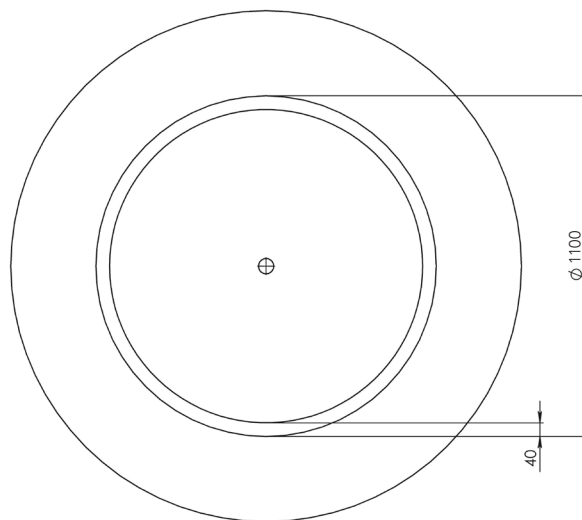

# Spa Bath 1400

PB1087

Freestanding Round Circle Bath

bellocasa

## BATH FINISHES:

-  - matt white
-  - matt black
-  - glossy white
-  - glossy black

capacity: 477L | weight empty: 194kg | weight full: 671kg

*bathtub can come in combination of finishes*

20 Hutt Road, Thorndon, Wellington  
sales@bellocasa.co.nz T: 04 474 0810