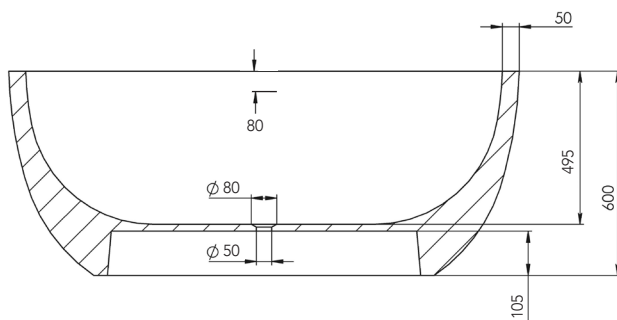

## BATH FINISHES:

-  - matt white
-  - matt black
-  - glossy white
-  - glossy black

capacity: 477L | weight empty: 194kg | weight full: 671kg

*bathtub can come in combination of finishes*

20 Hutt Road, Thorndon, Wellington  
sales@bellocasa.co.nz T: 04 474 0810