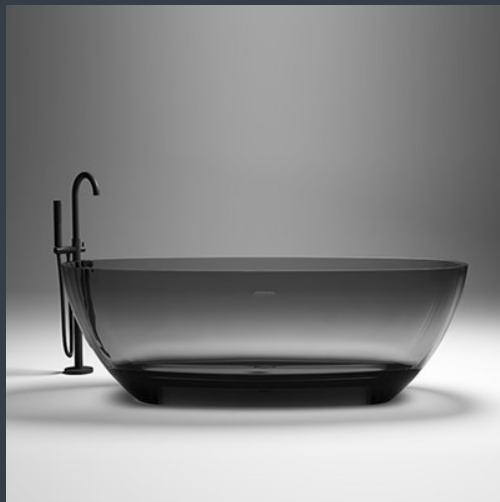

bellocasa
crystal
baths
| 2024

Bespoke bathtubs - A touch of luxury for your bathroom

CRYSTAL BATHTUBS

PIETRA BIANCA's transparent bathtubs are made of new polymer resin material, which is finely crafted through a special scientific process, incorporating the advanced technology of transparent colour. The polymer resin used by PIETRA BIANCA is an excellent transparent material, smooth and stain-resistant with brilliant colours.

The nature of the material makes the shape and line of the bathtub appear softer. Under direct light and refraction these pieces project an extremely beautiful haze of coloured light.

Light Teal

Light Pink

Emerald

Light Blue

Dark Blue

Smoke Grey

Light Black

Dark Black

CRYSTAL BATHTUBS

Dove