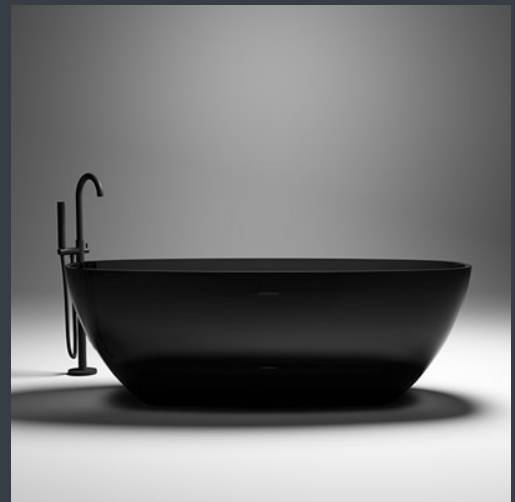

bellocasa
crystal
baths
| 2024

Bespoke bathtubs - A touch of luxury for your bathroom

CRYSTAL BATHTUBS

PIETRA BIANCA's transparent bathtubs are made of new polymer resin material, which is finely crafted through a special scientific process, incorporating the advanced technology of transparent colour. The polymer resin used by PIETRA BIANCA is an excellent transparent material, smooth and stain-resistant with brilliant colours.

The nature of the material makes the shape and line of the bathtub appear softer. Under direct light and refraction these pieces project an extremely beautiful haze of coloured light.

Light Teal

Light Pink

Emerald

Light Blue

Dark Blue

Smoke Grey

Light Black

Dark Black

CRYSTAL BATHTUBS

Dove