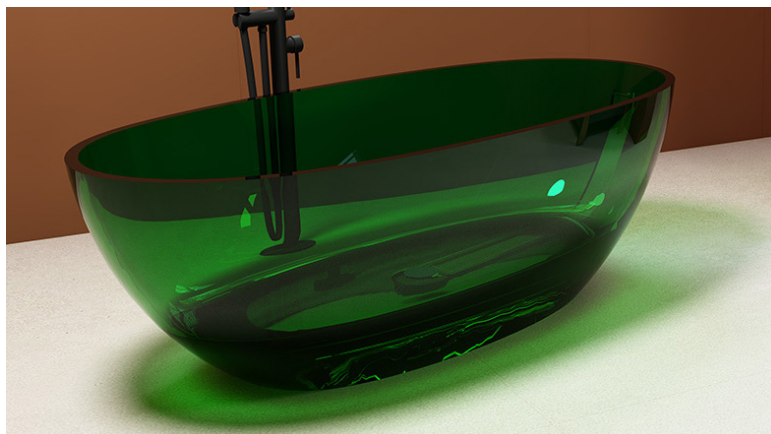

CRYSTAL BATHTUBS

Dove

Size: 1300 x 700 x 550 mm;
1400 x 700 x 530 mm;
1600 x 780 x 525 mm;
1620 x 785 x 560 mm;
1700 x 750 x 550 mm

$6,900 + GST

Diva

Size: 1500 x 780 x 560 mm;
1600 x 780 x 560 mm;
1700 x 780 x 560 mm;
1730 x 850 x 555 mm;
1800 x 800 x 560 mm

$6,900 + GST