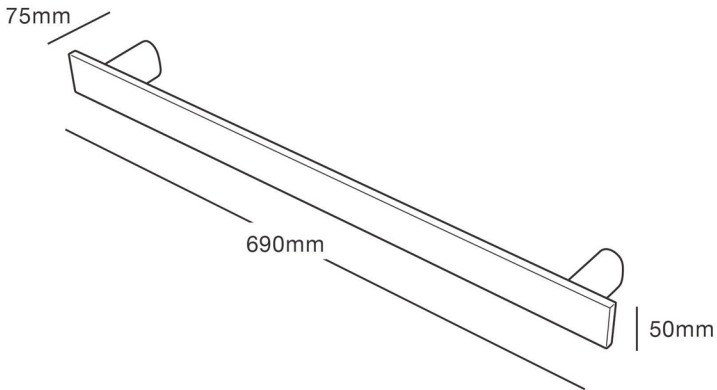

STRATA LOFT
690x75x50
WLS690,WLS690N (Black)

MEASUREMENTS SUBJECT TO MANUFACTURING TOLERANCE