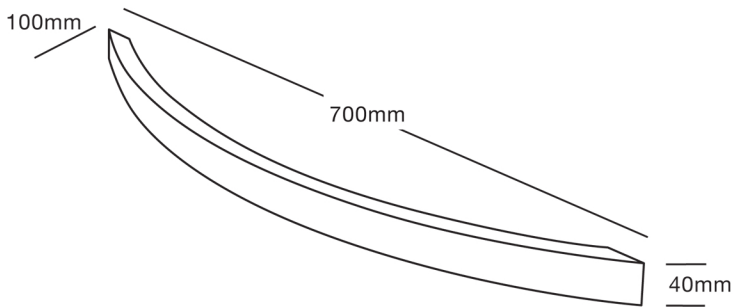

STRATA STUDIO 1 CURVED
700x100x40
WSSC700

MEASUREMENTS SUBJECT TO MANUFACTURING TOLERANCE