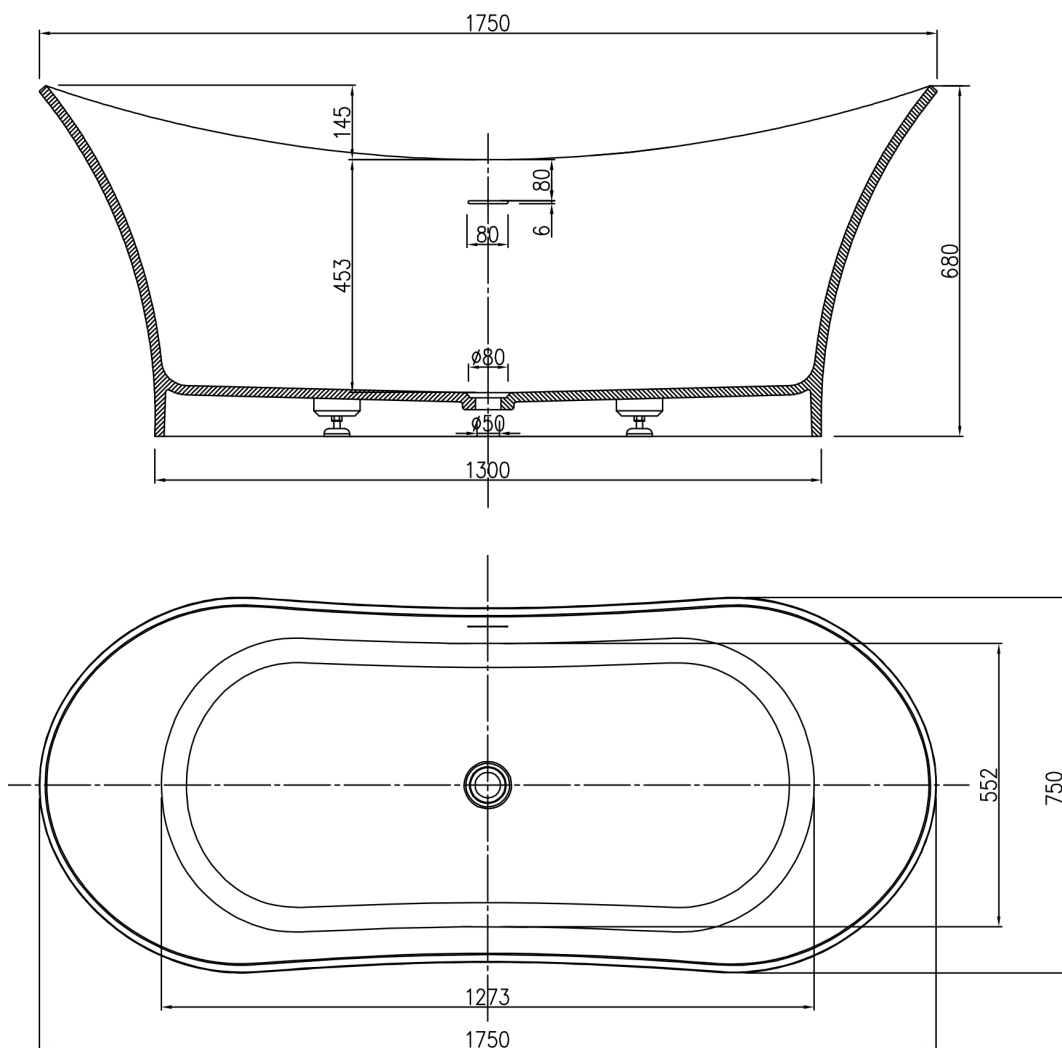

Crown Bath 1750

PB1020

Freestanding Symmetric Slipper Bath

bellocasa

BATH FINISHES:

- - matt white
- - matt black
- - glossy white
- - glossy black

capacity: 281L | weight empty: 120kg | weight full: 401kg

bathtub can come in combination of finishes