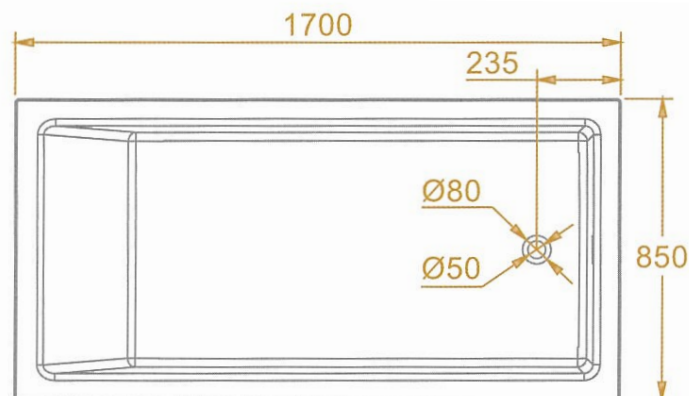

# Cube Built-In Bath 1700

PB1060

Built-In/Drop-In Bathtub

bellocasa

## BATH FINISHES:

- - matt white
- - matt black
- - glossy white
- - glossy black

capacity: 282L | weight empty: 90kg | weight full: 372kg

*bathtub can come in combination of finishes*

20 Hutt Road, Thorndon, Wellington  
sales@bellocasa.co.nz T: 04 474 0810