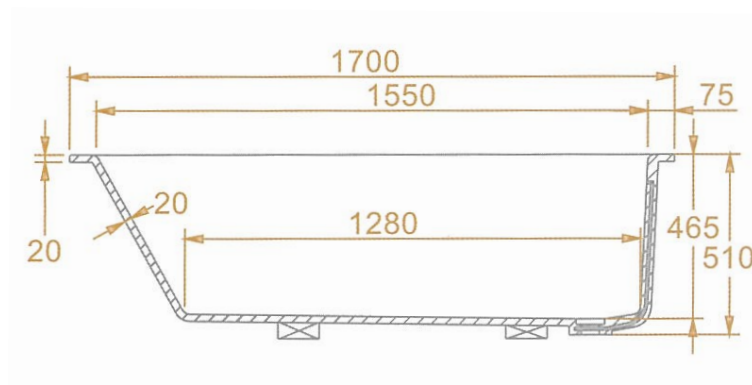

# Cube Built-In Bath 1700

PB1060

Built-In/Drop-In Bathtub

bellocasa

## BATH FINISHES:

- - matt white
- - matt black
- - glossy white
- - glossy black

capacity: 282L | weight empty: 90kg | weight full: 372kg

*bathtub can come in combination of finishes*

20 Hutt Road, Thorndon, Wellington  
sales@bellocasa.co.nz T: 04 474 0810