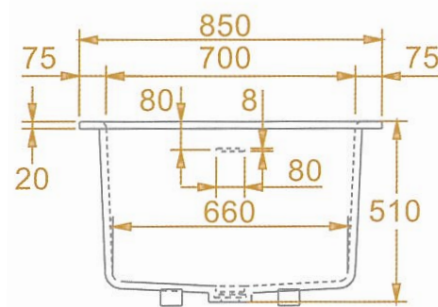

# Cube Built-In Bath 1700

PB1060

Built-In/Drop-In Bathtub

bellocasa

## BATH FINISHES:

- - matt white
- - matt black
- - glossy white
- - glossy black

capacity: 282L | weight empty: 90kg | weight full: 372kg

*bathtub can come in combination of finishes*

20 Hutt Road, Thorndon, Wellington  
sales@bellocasa.co.nz T: 04 474 0810