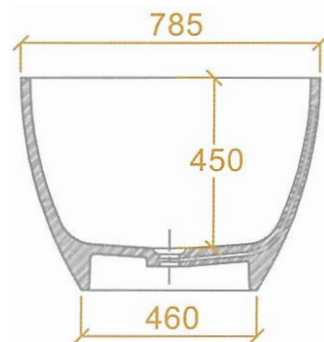

Dove Bath 1620

PB1038

Small Freestanding Oval Bath

bellocasa

BATH FINISHES:

- - matt white
- - matt black
- - glossy white
- - glossy black

capacity: 263L | weight empty: 130kg | weight full: 393kg

bathtub can come in combination of finishes