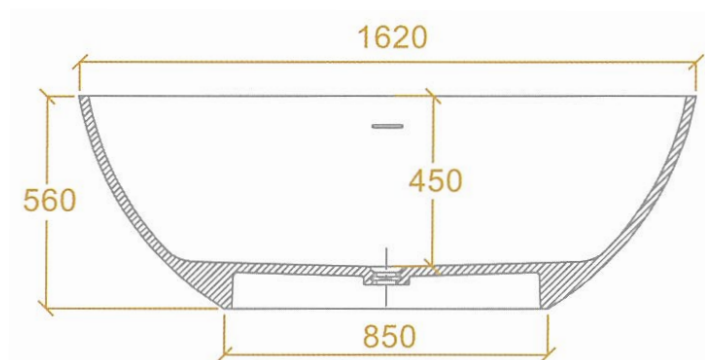

Dove Bath 1620

PB1038

Small Freestanding Oval Bath

bellocasa

BATH FINISHES:

- - matt white
- - matt black
- - glossy white
- - glossy black

capacity: 263L | weight empty: 130kg | weight full: 393kg

bathtub can come in combination of finishes