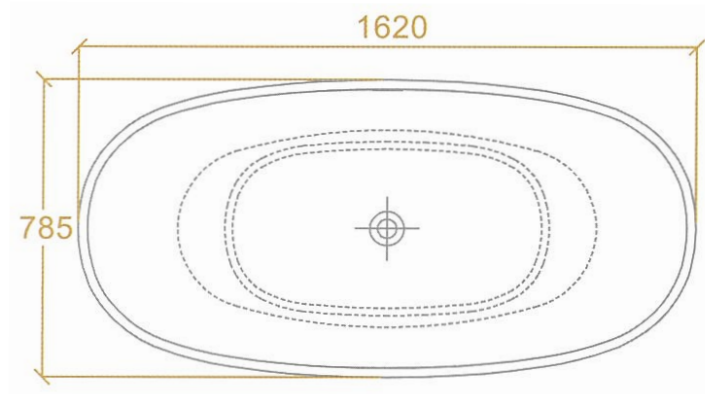

Dove Bath 1620

PB1038

Small Freestanding Oval Bath

bellocasa

BATH FINISHES:

- - matt white
- - matt black
- - glossy white
- - glossy black

capacity: 263L | weight empty: 130kg | weight full: 393kg

bathtub can come in combination of finishes