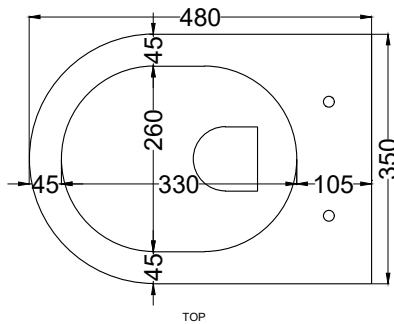

* = water outlet
** = water inlet
* = fixings

ATTENZIONE/ATTENTION:

ATTENZIONE/ATTENTION: