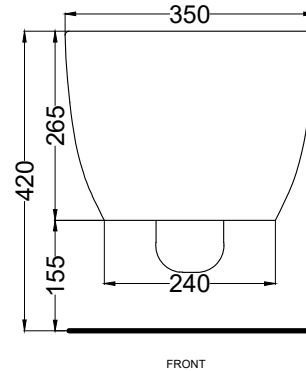

* = water outlet
** = water inlet
* = fixings

ATTENZIONE/ATTENTION:

ATTENZIONE/ATTENTION: