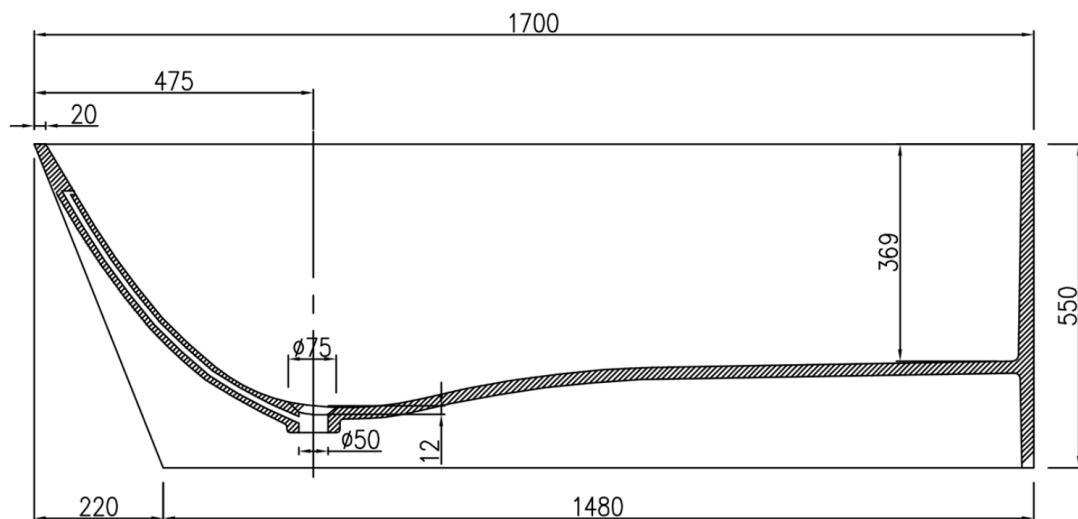

Lysa Bath 1700

PB1005

Freestanding or Back to Wall Rectangular Bath

bellocasa

BATH FINISHES:

- - matt white
- - matt black
- (with dot) - glossy white
- (with dot) - glossy black

capacity: 318L | weight empty: 175kg | weight full: 493kg

bathtub can come in combination of finishes

20 Hutt Road, Thorndon, Wellington
sales@bellocasa.co.nz T: 04 474 0810