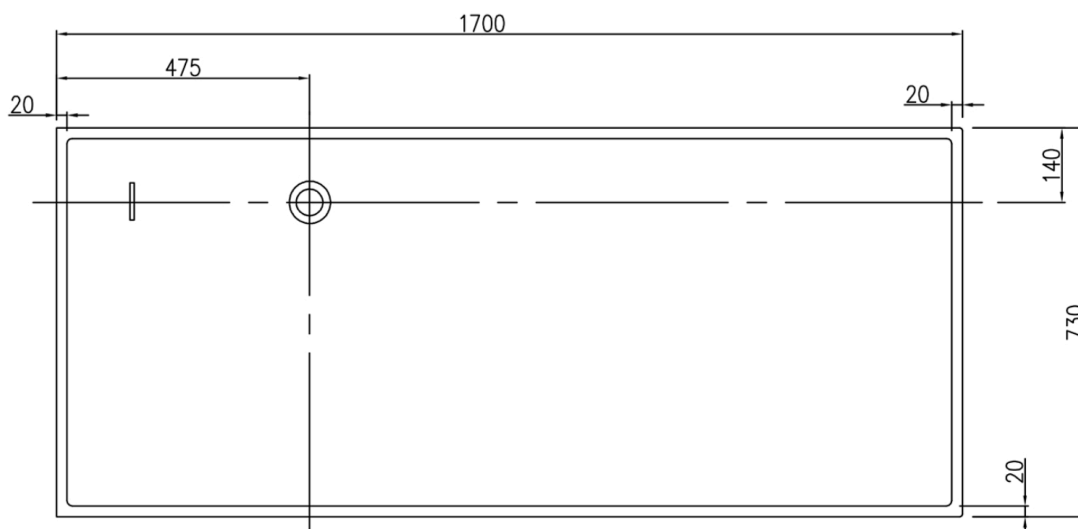

Lysa Bath 1700

PB1005

Freestanding or Back to Wall Rectangular Bath

bellocasa

BATH FINISHES:

- - matt white
- - matt black
- (with dot) - glossy white
- (with dot) - glossy black

capacity: 318L | weight empty: 175kg | weight full: 493kg

bathtub can come in combination of finishes

20 Hutt Road, Thorndon, Wellington
sales@bellocasa.co.nz T: 04 474 0810