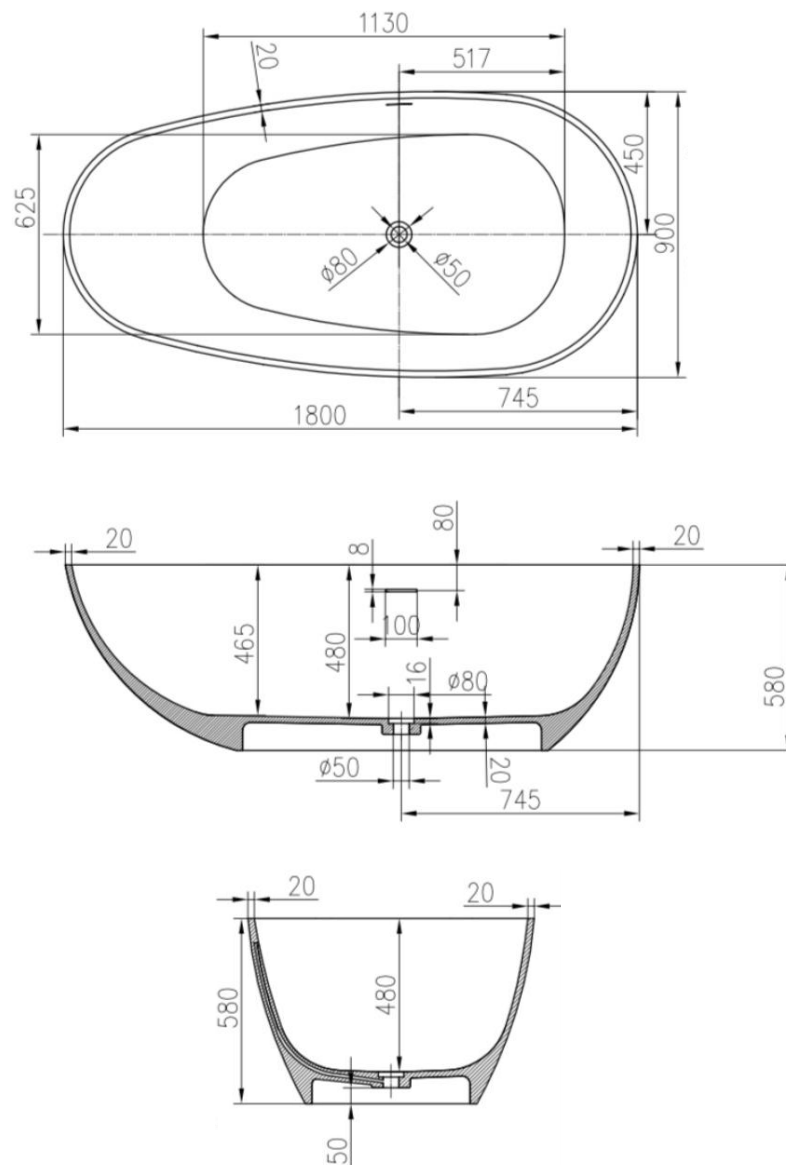

Olivia Bath 1600

PB1051

Freestanding Asymmetric Oval Bath

bellocasa

BATH FINISHES:

- - matt white
- - matt black
- - glossy white
- - glossy black

capacity: 243L | weight empty: 140kg | weight full: 383kg

bathtub can come in combination of finishes

bathtub can come in combination of finishes

20 Hutt Road, Thorndon, Wellington
sales@bellocasa.co.nz T: 04 474 0810

Olivia Bath 1800

PB1050

Freestanding Asymmetric Oval Bath

bellocasa

BATH FINISHES:

- - matt white
- - matt black
- - glossy white
- - glossy black

capacity: 376L | weight empty: 153kg | weight full: 529kg

bathtub can come in combination of finishes

20 Hutt Road, Thorndon, Wellington
sales@bellocasa.co.nz T: 04 474 0810