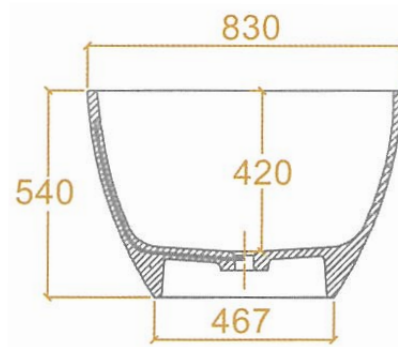

Olivia Bath 1600

PB1051

Freestanding Asymmetric Oval Bath

bellocasa

BATH FINISHES:

- - matt white
- - matt black
- - glossy white
- - glossy black

capacity: 243L | weight empty: 140kg | weight full: 383kg

bathtub can come in combination of finishes

20 Hutt Road, Thorndon, Wellington
sales@bellocasa.co.nz T: 04 474 0810

Olivia Bath 1700

PB1099

Freestanding Asymmetric Oval Bath

bellocasa

BATH FINISHES:

- - matt white
- - matt black
- - glossy white
- - glossy black

bathtub can come in combination of finishes

20 Hutt Road, Thorndon, Wellington
sales@bellocasa.co.nz T: 04 474 0810

Olivia Bath 1800

PB1050

Freestanding Asymmetric Oval Bath

bellocasa

BATH FINISHES:

- - matt white
- - matt black
- - glossy white
- - glossy black

capacity: 376L | weight empty: 153kg | weight full: 529kg

bathtub can come in combination of finishes

20 Hutt Road, Thorndon, Wellington
sales@bellocasa.co.nz T: 04 474 0810