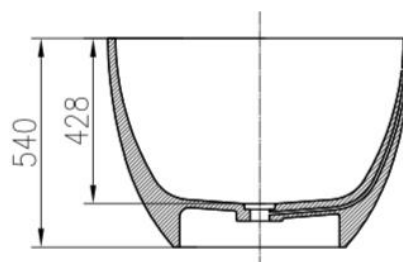

Olivia Bath 1600

PB1051

Freestanding Asymmetric Oval Bath

bellocasa

BATH FINISHES:

- - matt white
- - matt black
- - glossy white
- - glossy black

capacity: 243L | weight empty: 140kg | weight full: 383kg

bathtub can come in combination of finishes

20 Hutt Road, Thorndon, Wellington
sales@bellocasa.co.nz T: 04 474 0810

Olivia Bath 1700

PB1099

Freestanding Asymmetric Oval Bath

bellocasa

BATH FINISHES:

- - matt white
- - matt black
- - glossy white
- - glossy black