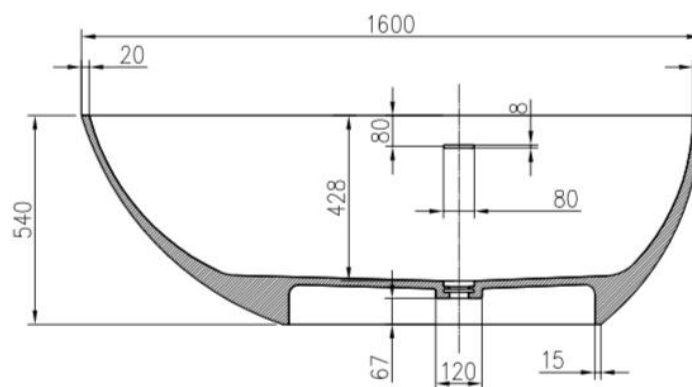

Olivia Bath 1600

PB1051

Freestanding Asymmetric Oval Bath

bellocasa

BATH FINISHES:

- - matt white
- - matt black
- - glossy white
- - glossy black

capacity: 243L | weight empty: 140kg | weight full: 383kg

bathtub can come in combination of finishes

20 Hutt Road, Thorndon, Wellington
sales@bellocasa.co.nz T: 04 474 0810

Olivia Bath 1700

PB1099

Freestanding Asymmetric Oval Bath

bellocasa

BATH FINISHES:

- - matt white
- - matt black
- - glossy white
- - glossy black

capacity: 376L | weight empty: 153kg | weight full: 529kg

bathtub can come in combination of finishes

20 Hutt Road, Thorndon, Wellington
sales@bellocasa.co.nz T: 04 474 0810