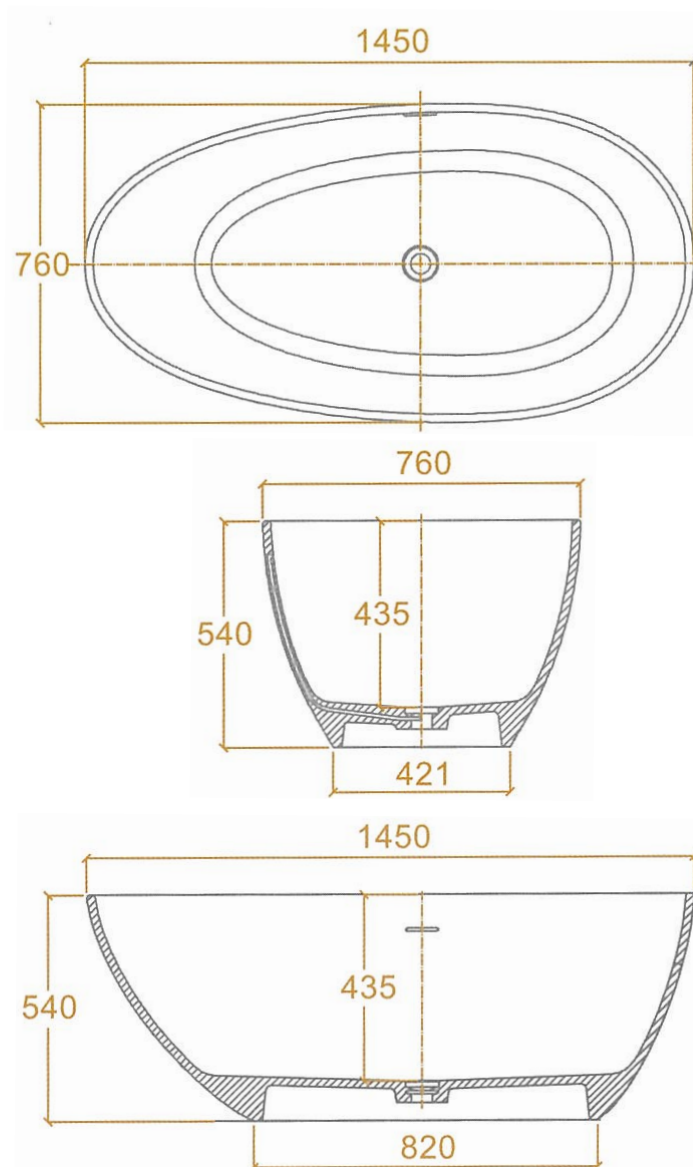

Olivia Bath 1450

PB1054

Freestanding Asymmetric Oval Bath

bellocasa

BATH FINISHES:

- - matt white
- - matt black
- - glossy white
- - glossy black

bathtub can come in combination of finishes

20 Hutt Road, Thorndon, Wellington
sales@bellocasa.co.nz T: 04 474 0810

Olivia Bath 1600

PB1051

Freestanding Asymmetric Oval Bath

bellocasa

BATH FINISHES:

- - matt white
- - matt black
- - glossy white
- - glossy black

capacity: 243L | weight empty: 140kg | weight full: 383kg

bathtub can come in combination of finishes

20 Hutt Road, Thorndon, Wellington
sales@bellocasa.co.nz T: 04 474 0810

Olivia Bath 1700

PB1099

Freestanding Asymmetric Oval Bath

bellocasa

BATH FINISHES:

- - matt white
- - matt black
- - glossy white
- - glossy black

capacity: 376L | weight empty: 153kg | weight full: 529kg

bathtub can come in combination of finishes

20 Hutt Road, Thorndon, Wellington
sales@bellocasa.co.nz T: 04 474 0810