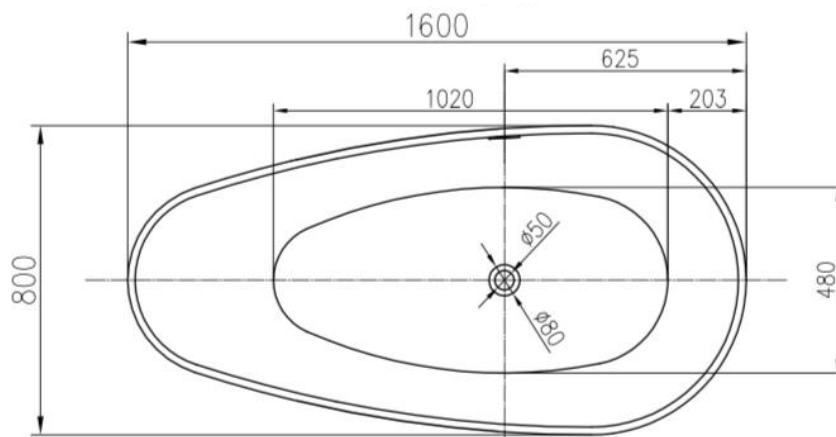

Olivia Bath 1600

PB1051

Freestanding Asymmetric Oval Bath

bellocasa

BATH FINISHES:

- - matt white
- - matt black
- - glossy white
- - glossy black

capacity: 243L | weight empty: 140kg | weight full: 383kg

bathtub can come in combination of finishes