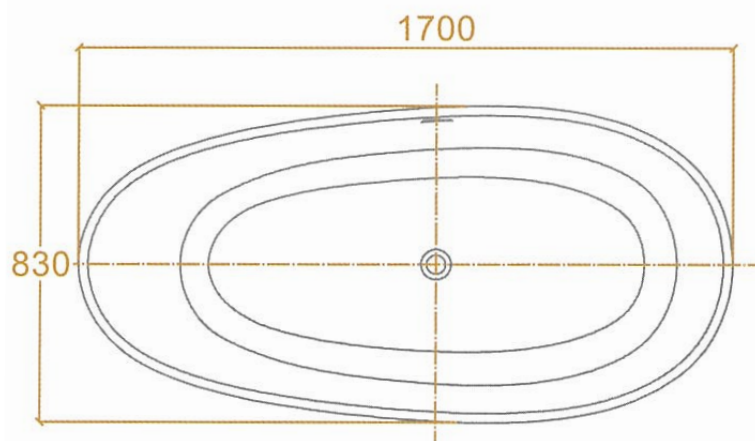

20 Hutt Road, Thorndon, Wellington
sales@bellocasa.co.nz T: 04 474 0810