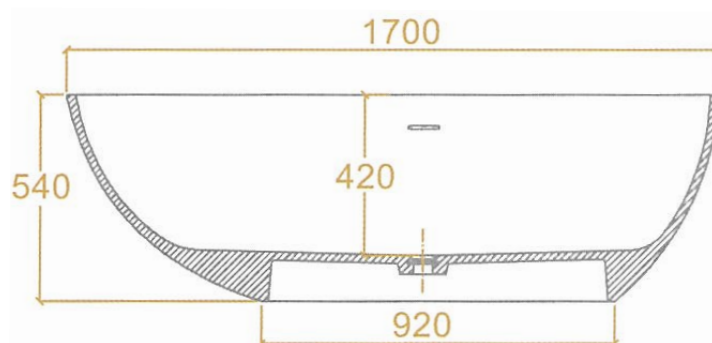

Olivia Bath 1600

PB1051

Freestanding Asymmetric Oval Bath

bellocasa

BATH FINISHES:

- - matt white
- - matt black
- - glossy white
- - glossy black

capacity: 243L | weight empty: 140kg | weight full: 383kg

bathtub can come in combination of finishes

20 Hutt Road, Thorndon, Wellington
sales@bellocasa.co.nz T: 04 474 0810

Olivia Bath 1700

PB1099

Freestanding Asymmetric Oval Bath

bellocasa

BATH FINISHES:

- - matt white
- - matt black
- - glossy white
- - glossy black

bathtub can come in combination of finishes

20 Hutt Road, Thorndon, Wellington
sales@bellocasa.co.nz T: 04 474 0810

Olivia Bath 1800

PB1050

Freestanding Asymmetric Oval Bath

bellocasa

BATH FINISHES:

- - matt white
- - matt black
- - glossy white
- - glossy black

capacity: 376L | weight empty: 153kg | weight full: 529kg

bathtub can come in combination of finishes

20 Hutt Road, Thorndon, Wellington
sales@bellocasa.co.nz T: 04 474 0810