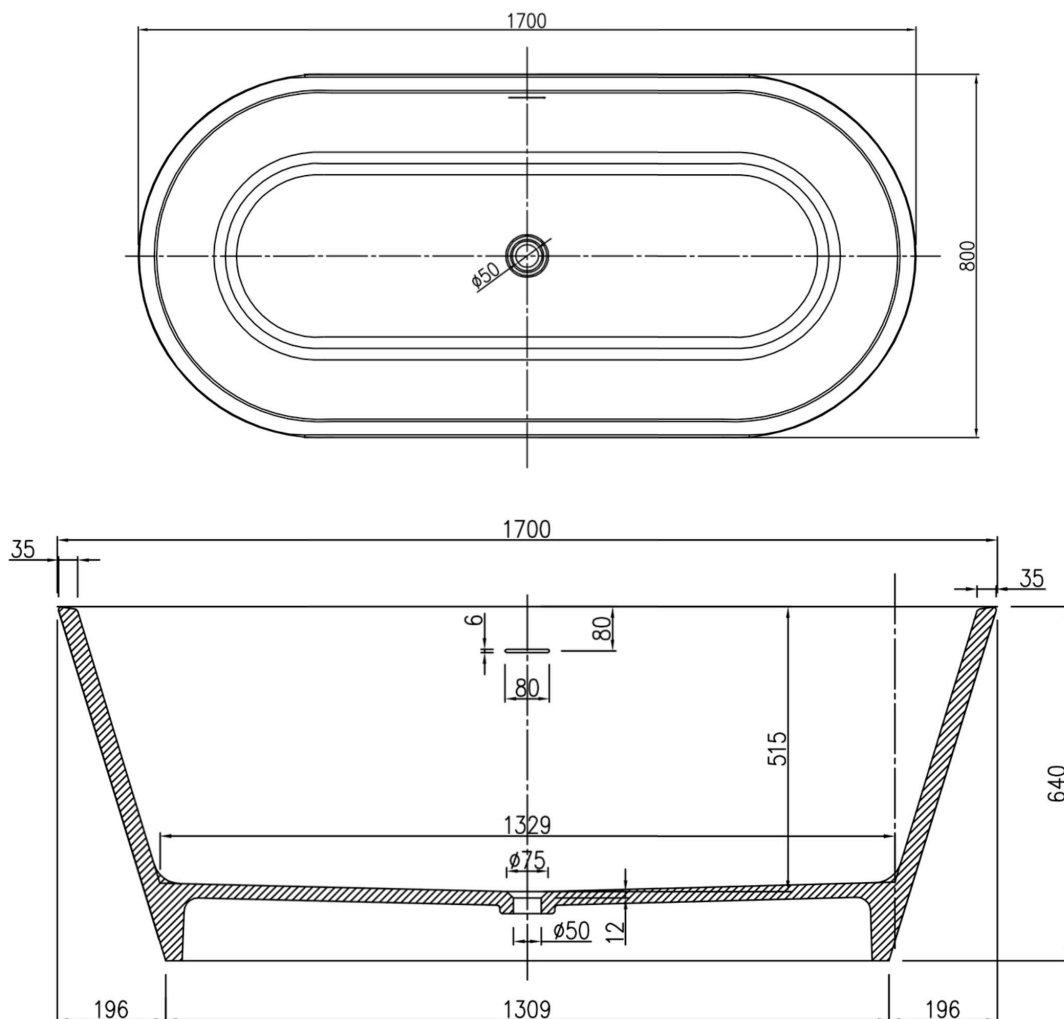

Olive Bath 1700

PB1012

Freestanding Tall Oval Bath

bellocasa

BATH FINISHES:

- - matt white
- - matt black
- - glossy white
- - glossy black

capacity: 288L | weight empty: 133kg | weight full: 421kg

bathtub can come in combination of finishes