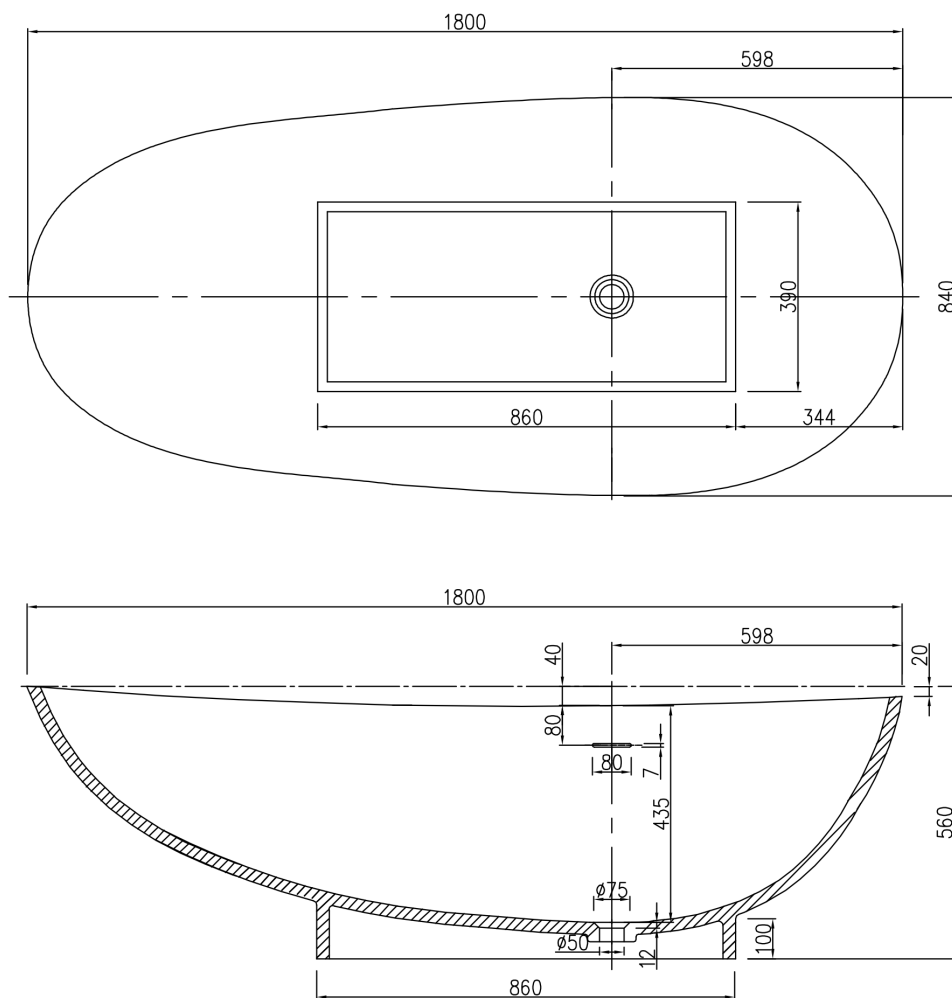

# Perla Bath 1800

PB1010

Freestanding Oval Bath with Plinth

**bellocasa**

## BATH FINISHES:

- - matt white
- - matt black
- (with dot) - glossy white
- (with dot) - glossy black

capacity: 262L | weight empty: 100kg | weight full: 362kg

*bathtub can come in combination of finishes*