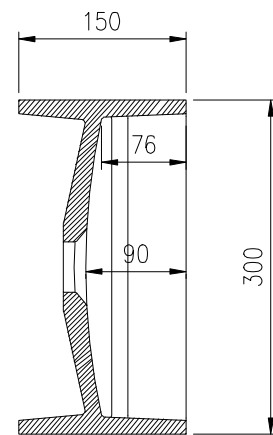

Plano 300 Wall Hung

PB2016

Left Tap/Basin

bellocasa

BASIN FINISHES:

- - matt white
- - matt black

basin to be specified with or without tap hole in countertop

20 Hutt Road, Thorndon, Wellington
sales@bellocasa.co.nz T: 04 474 0810

Plano 300 Wall Hung PB2016 Right Tap/Basin

BASIN FINISHES:

- - matt white
- - matt black

basin to be specified with or without tap hole in countertop