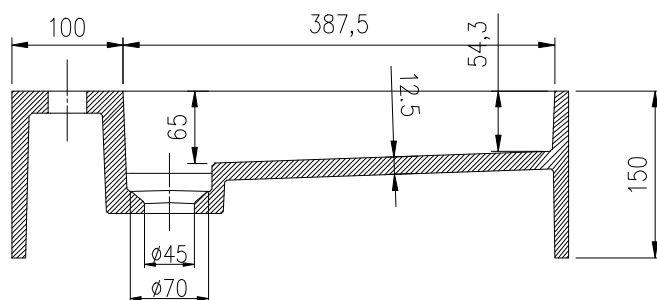

Plano 300 Wall Hung

PB2016

Left Tap/Basin

bellocasa

BASIN FINISHES:

- - matt white
- - matt black

basin to be specified with or without tap hole in countertop

20 Hutt Road, Thorndon, Wellington
sales@bellocasa.co.nz T: 04 474 0810

Plano 300 Wall Hung PB2016 Right Tap/Basin

BASIN FINISHES:

- - matt white
- - matt black

basin to be specified with or without tap hole in countertop