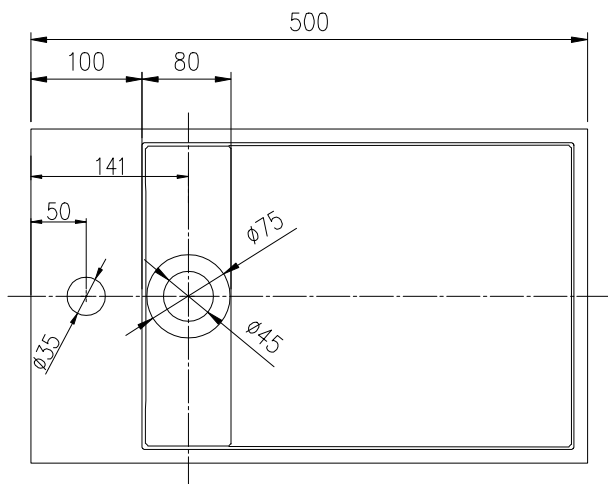

Plano 300 Wall Hung

PB2016

Left Tap/Basin

bellocasa

BASIN FINISHES:

- - matt white
- - matt black

basin to be specified with or without tap hole in countertop

20 Hutt Road, Thorndon, Wellington
sales@bellocasa.co.nz T: 04 474 0810

Plano 300 Wall Hung PB2016 Right Tap/Basin

BASIN FINISHES:

- - matt white
- - matt black

basin to be specified with or without tap hole in countertop