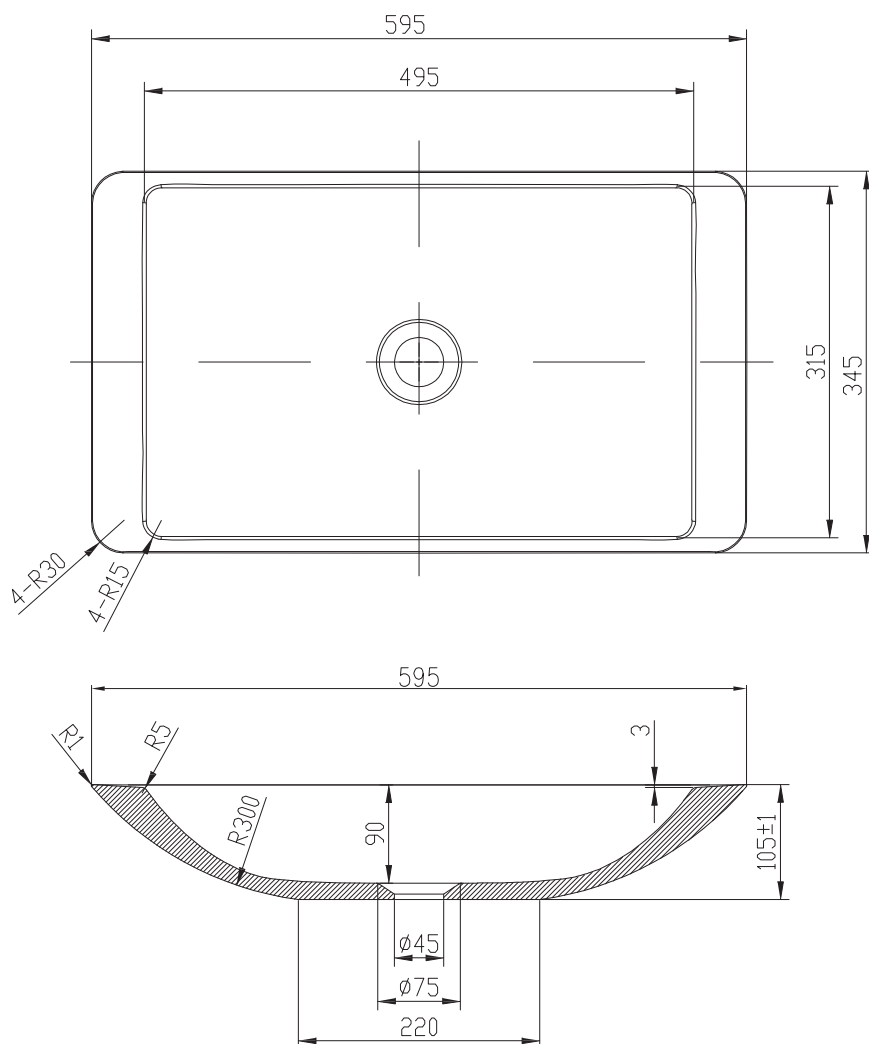

# Plano 600 Basin

PLANO 600  
Bowl on Top

bellocasa

## BASIN FINISHES:

-  - matt white
-  - matt black
-  - glossy white
-  - glossy black

*basin to be specified with or without tap hole in countertop*

20 Hutt Road, Thorndon, Wellington  
sales@bellocasa.co.nz T: 04 474 0810