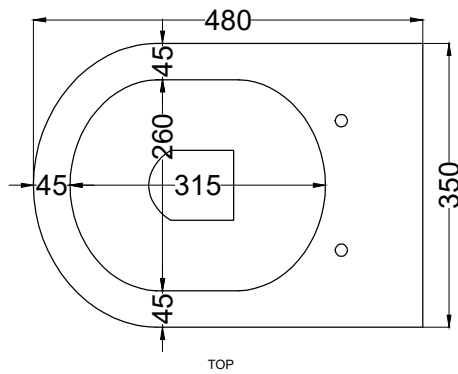

* = water outlet
** = water inlet
° = fixings