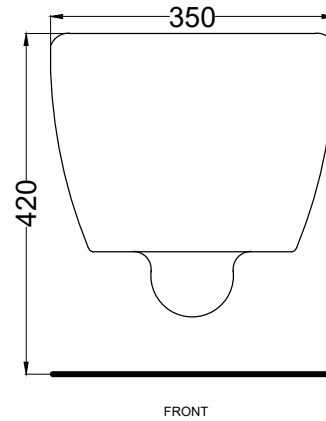

* = water outlet
** = water inlet
° = fixings