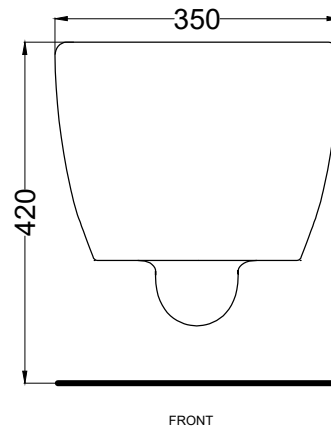

Novembre 2020