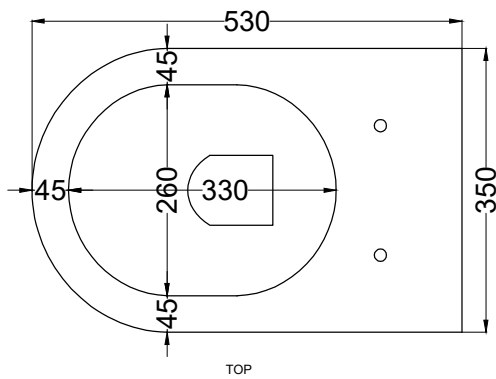

Novembre 2020