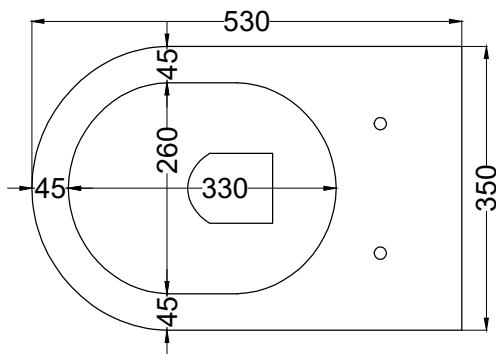

Smile - art. SMVSNW

Vaso sospeso completo di fissaggi a scomparsa
Wall-hung toilet with hidden fixing system

cielo
handmade in Italy

PESO NETTO/NET WEIGHT: 21,35 Kg

PCS PALLET: 18
PCS PALLET CONTAINER: 18

ACCESSORI/ACCESSORIES:

CPVSM - coprivaso in termoidurente/
thermosetting seat-cover (Made in EU)

CPVSMF - coprivaso in termoidurente
frizionato/Thermosetting soft close seat-cover
(Made in EU)

CPVSMNEWF - coprivaso in termoidurente
frizionato/Thermosetting soft close seat-cover
(Made in EU)

NOTE/NOTES

Il wc rispetta le normative per il risparmio idrico.

The toilet complies with the water saving regulations.

DoP No. 997.01

508 - staffa di fissaggio universale per wc e bidet sospesi/universal fixing brackets for wall-hung wc/bidet

RPB - raccordo dritto a parete/straight pan connector for wall trap

PAA - protezione antiurto acustica/impact and acoustic protection panel

FINITURE

FINISHES

- Bianco/white - glossy
- Nero/black - glossy

Le Terre di Cielo

- Talco
- Pomice
- Brina
- Basalto
- Arenaria
- Avena
- Cemento
- Lavagna

Le Acque di Cielo

- Oltremare
- Smeraldo
- Alga
- Corallo
- Ninfea
- Anemone

TOP

* = water outlet
** = water inlet
° = fixings

SIDE

BACK

ATTENZIONE/ATTENTION:

Superfici, pesi e misure riportate possono presentare leggere differenze rispetto ai pezzi reali, in considerazione e accordo delle caratteristiche di tolleranza intrinseche del materiale ceramico e del suo processo produttivo. L'azienda si riserva di cambiare schede tecniche e caratteristiche di funzionamento degli articoli in ogni momento e senza necessità di preavviso.