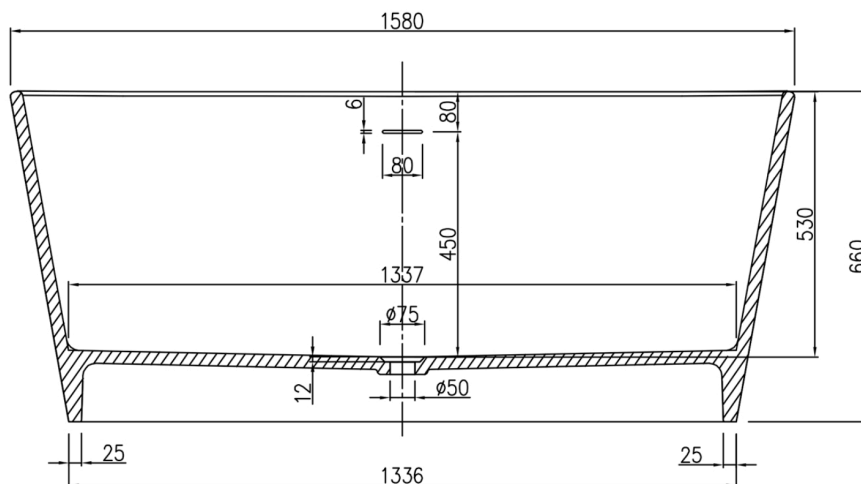

Sonia Bath 1580

PB1004

Freestanding Small & Tall Oval Bath

bellocasa

BATH FINISHES:

-  - matt white
-  - matt black
-  - glossy white
-  - glossy black

capacity: 241L | weight empty: 142kg | weight full: 383kg

bathtub can come in combination of finishes

20 Hutt Road, Thorndon, Wellington
sales@bellocasa.co.nz T: 04 474 0810