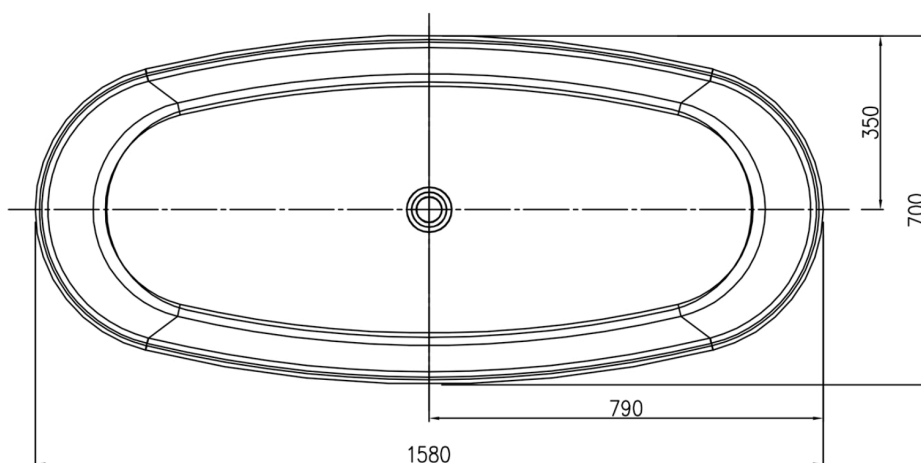

Sonia Bath 1580

PB1004

Freestanding Small & Tall Oval Bath

bellocasa

BATH FINISHES:

-  - matt white
-  - matt black
-  - glossy white
-  - glossy black

capacity: 241L | weight empty: 142kg | weight full: 383kg

bathtub can come in combination of finishes

20 Hutt Road, Thorndon, Wellington
sales@bellocasa.co.nz T: 04 474 0810