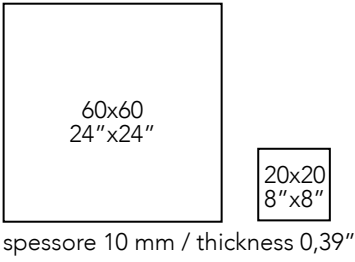

3 Single Patterns

target-group