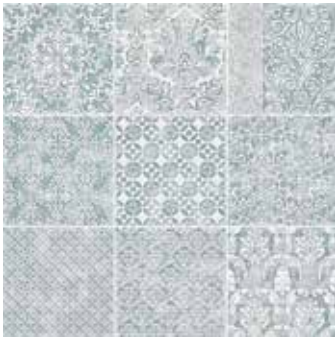

La Chic is a collection of wall tiles designed for those who want their home to look stylish and elegant. With painstaking attention paid to every detail, the collection is complete with 8 colour shades and 9 different patterns that can be mixed and matched together and is available in the 20x20cm / 8"x8" size. La Chic reflects the atmosphere of bygone times in suggestive, modern nuances. Two richer and more precious versions add to the colour range to create typically elegant and luminous room settings. These surface textures resemble ancient macramè.

La chic Volcan 20x20 cm / 8"x8"

La chic Glace 20x20 cm / 8" x 8"

La chic Ocean 20x20 cm / 8"x8"

La chic Desert 20x20 cm / 8"x8"

la chic

9 Patterns Random Mix

9 Random Mix Patterns

20x20 cm / 8"x8"

CL **RI** *

Spessore 1 cm

Thickness 1 cm / 0,39"

Base tile White
20x20 / 8"x 8"

Base tile Black
20x20 / 8"x 8"

La chic 20x20 cm / 8"x8"
Gold on White (only wall) *

La chic 20x20 cm / 8"x8"
Gold on Black (only wall) *

La chic 20x20 cm / 8"x8"
Glace

La chic 20x20 cm / 8"x8"
Desert

La chic 20x20 cm / 8"x8"
Ocean

La chic 20x20 cm / 8"x8"
Mer

La chic 20x20 cm / 8"x8"
Quartz Rose

La chic 20x20 cm / 8"x8"
Terre

La chic 20x20 cm / 8"x8"
Forêt