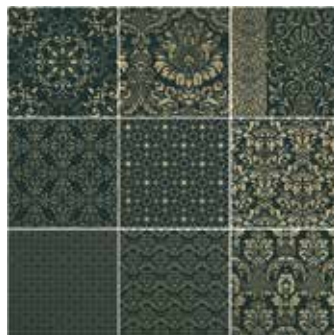

La chic 20x20 cm / 8"x8"
Gold on Black (only wall) *