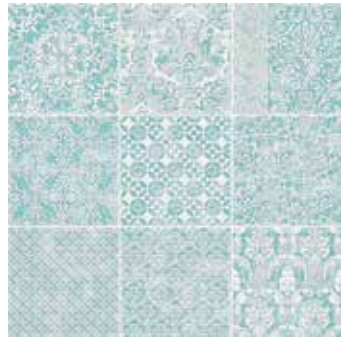

La Chic is a collection of wall tiles designed for those who want their home to look stylish and elegant. With painstaking attention paid to every detail, the collection is complete with 8 colour shades and 9 different patterns that can be mixed and matched together and is available in the 20x20cm / 8"x8" size. La Chic reflects the atmosphere of bygone times in suggestive, modern nuances. Two richer and more precious versions add to the colour range to create typically elegant and luminous room settings. These surface textures resemble ancient macramè.

La chic Volcan 20x20 cm / 8"x8"

La chic Glace 20x20 cm / 8" x 8"

La chic Ocean 20x20 cm / 8"x8"

La chic Desert 20x20 cm / 8"x8"

la chic

9 Patterns Random Mix

9 Random Mix Patterns

20x20 cm / 8"x8"

CL **RI** *

Spessore 1 cm

Thickness 1 cm / 0,39"

Base tile White
20x20 / 8"x 8"

Base tile Black
20x20 / 8"x 8"

La chic 20x20 cm / 8"x8"
Gold on White (only wall) *

La chic 20x20 cm / 8"x8"
Gold on Black (only wall) *

La chic 20x20 cm / 8"x8"
Glace

La chic 20x20 cm / 8"x8"
Desert

La chic 20x20 cm / 8"x8"
Ocean

La chic 20x20 cm / 8"x8"
Mer

La chic 20x20 cm / 8"x8"
Quartz Rose

La chic 20x20 cm / 8"x8"
Terre

La chic 20x20 cm / 8"x8"
Forêt