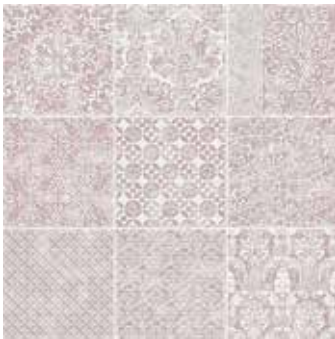

La Chic is a collection of wall tiles designed for those who want their home to look stylish and elegant. With painstaking attention paid to every detail, the collection is complete with 8 colour shades and 9 different patterns that can be mixed and matched together and is available in the 20x20cm / 8"x8" size. La Chic reflects the atmosphere of bygone times in suggestive, modern nuances. Two richer and more precious versions add to the colour range to create typically elegant and luminous room settings. These surface textures resemble ancient macramè.

La chic 20x20 cm / 8"x8"
Glace

La chic 20x20 cm / 8"x8"
Desert

La chic 20x20 cm / 8"x8"
Ocean

La chic 20x20 cm / 8"x8"
Mer

La chic 20x20 cm / 8"x8"
Quartz Rose

La chic 20x20 cm / 8"x8"
Terre

La chic 20x20 cm / 8"x8"
Forêt