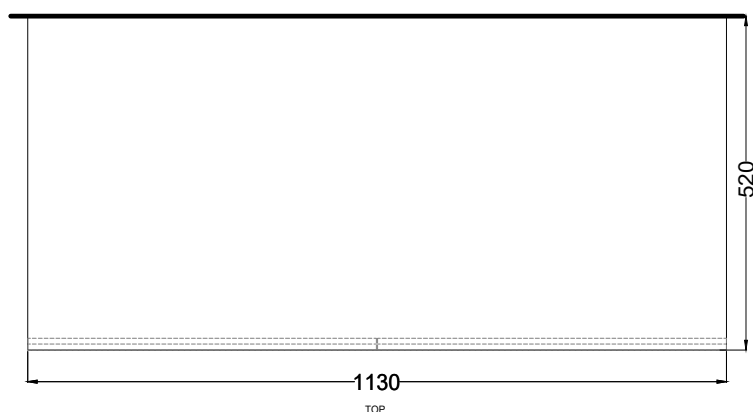

* = fixings

ATTENZIONE:
Superfici, pesi e misure riportate possono presentare leggere differenze rispetto ai pezzi reali, in considerazione e accordo delle caratteristiche di tolleranza intrinseche del materiale ceramico e del suo processo produttivo. L'azienda si riserva di cambiare schede tecniche e caratteristiche di funzionamento degli articoli in ogni momento e senza necessità di preavviso.

ATTENTION:
Surfaces, weights and dimensions can show some little differences compared to the real item, following typical intrinsic characteristics of ceramics material and production. The company reserves the right to change any technical specifications/dimension and/or operating characteristics of the products at any time and without giving notice.