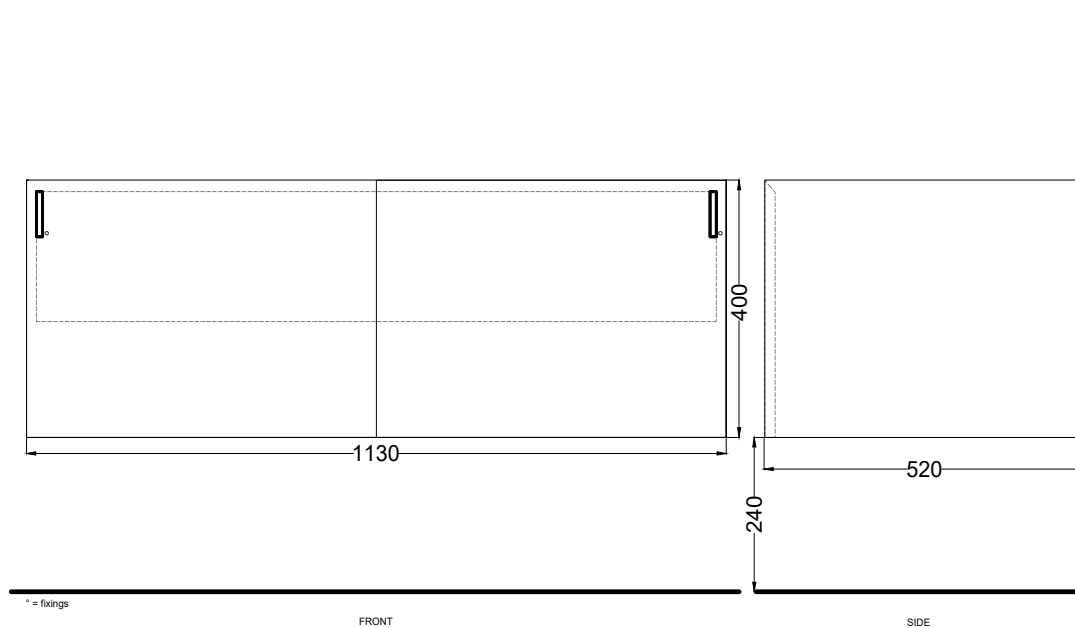

* = fixings

ATTENZIONE:
Superfici, pesi e misure riportate possono presentare leggere differenze rispetto ai pezzi reali, in considerazione e accordo delle caratteristiche di tolleranza intrinseche del materiale ceramico e del suo processo produttivo. L'azienda si riserva di cambiare schede tecniche e caratteristiche di funzionamento degli articoli in ogni momento e senza necessità di preavviso.

ATTENTION:
Surfaces, weights and dimensions can show some little differences compared to the real item, following typical intrinsic characteristics of ceramics material and production. The company reserves the right to change any technical specifications/dimension and/or operating characteristics of the products at any time and without giving notice.