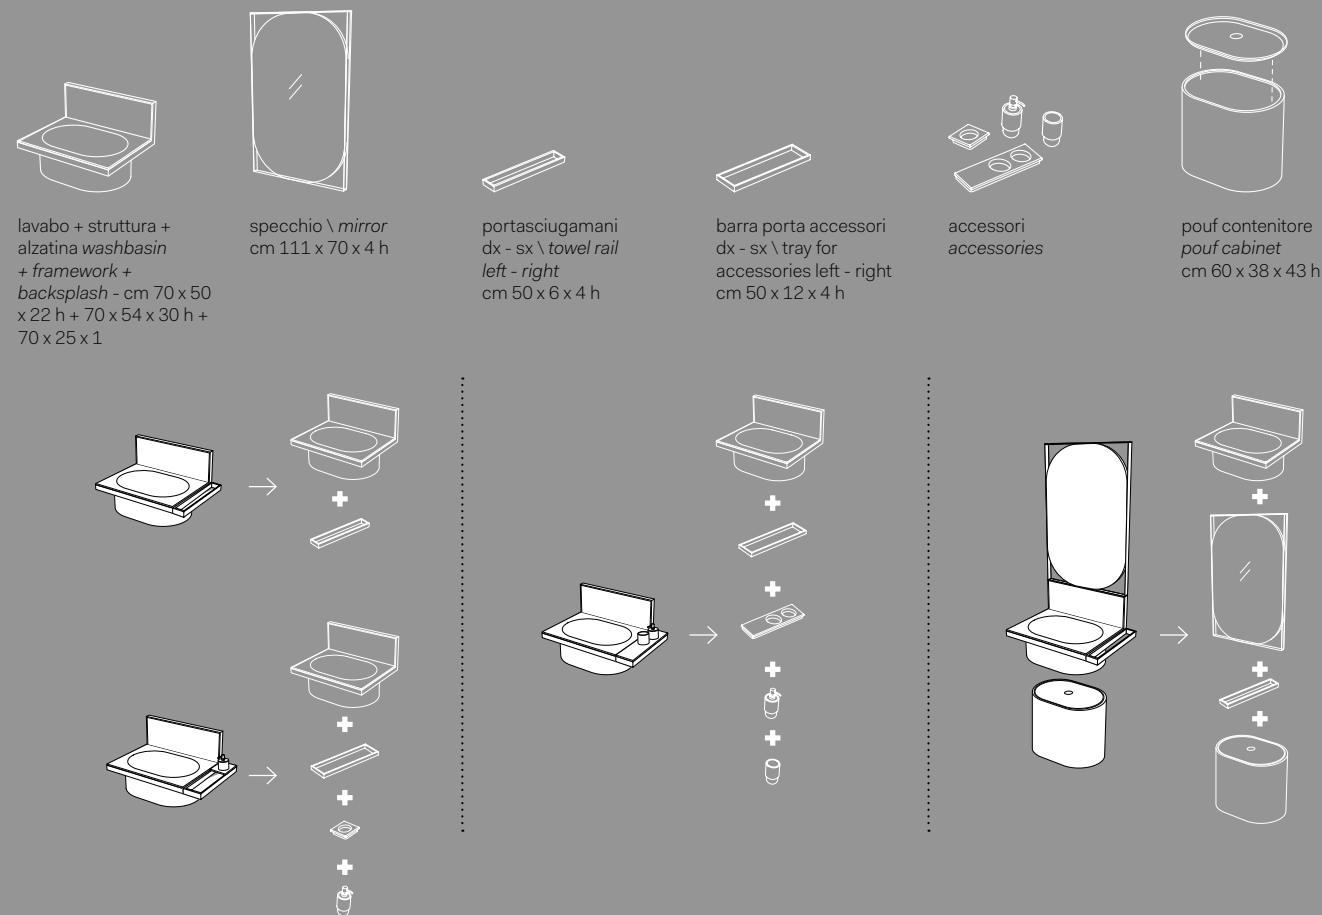

esempi di composizioni \ examples of compositions

01 alzatina e lavabo \ backsplash and washbasin

materiale \ material: ceramica \ ceramic

finiture \ finishes: Le Terre di Cielo

- Talco
- Pomice
- Brina
- Basalto
- Lavagna
- Cemento
- Fango
- Cacao
- Arenaria
- Avena
- Lino
- Agave
- Muschio
- Polvere
- Cipria
- Canapa
- Bianco Lucido

02 \ 04 struttura e portasciugamani \ framework and towel rail

materiale \ material: acciaio verniciato \ coated steel

verniciature \ coatings

- Nero Matt
- Bronzo Spazzolato
- Cemento

03 specchio \ mirror

materiale \ material: acciaio verniciato \ coated steel

verniciature scocca \ shell coatings

- Nero Matt
- Bronzo Spazzolato
- Cemento

07 Otto pouf ovale \ oval pouf

materiale \ material: legno laccato o essenza \ lacquered wood or wooden finish

pouf + coperchio \ pouf + lid laccature \ lacquers

- Talco
- Pomice
- Brina
- Arenaria
- Avena
- Cemento
- Basalto
- Muschio

pouf + coperchio \ pouf + lid essenze legno \ wooden finishes

- Rovere Naturale
- Rovere Sbiancato
- Rovere Grigio
- Rovere Nero

Predisposizione fori rubinetteria \ predisposition of tap holes

lavabo \ washbasin: da 1 a 3 fori from 1 to 3 holes

alzatina \ backsplash: da 1 a 3 fori from 1 to 3 holes