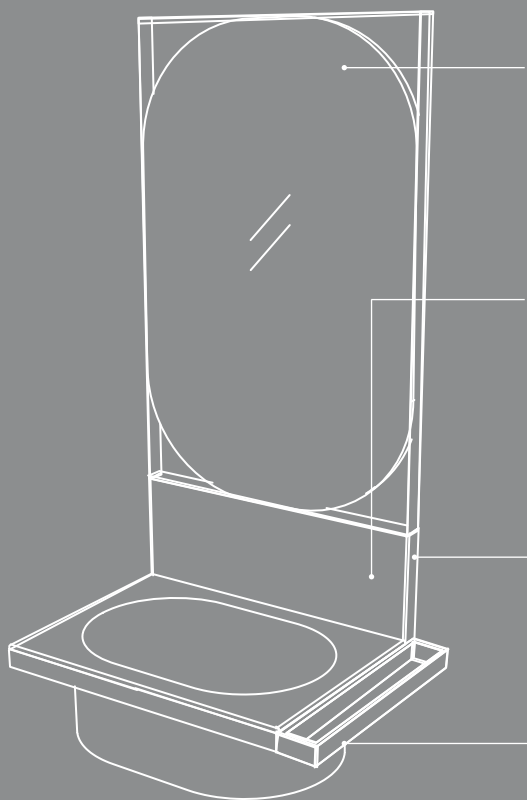

Washbasin made of ceramic; framework made of painted stainless steel; mirror; ceramic backsplash. Available the option without tap hole (art. EKLAOSF).

DoP No. 14688.01

Gennaio 2021

03
specchio ovale con luce led perimetrale \ oval mirror with perimetral led light
cm 110 x 70 x 4

01
lavabo e alzatina in ceramica
ceramic washbasin and backsplash
cm 70 x 50 x h20 - cm 68 x 23 x 1,5

02
struttura in acciaio \ steel framework
cm 70 x 54 x 32 h

04
portasciugamani o porta accessori
towel rail / tray holder
cm 50 x 12 x 4h
cm 50 x 6 x 4h