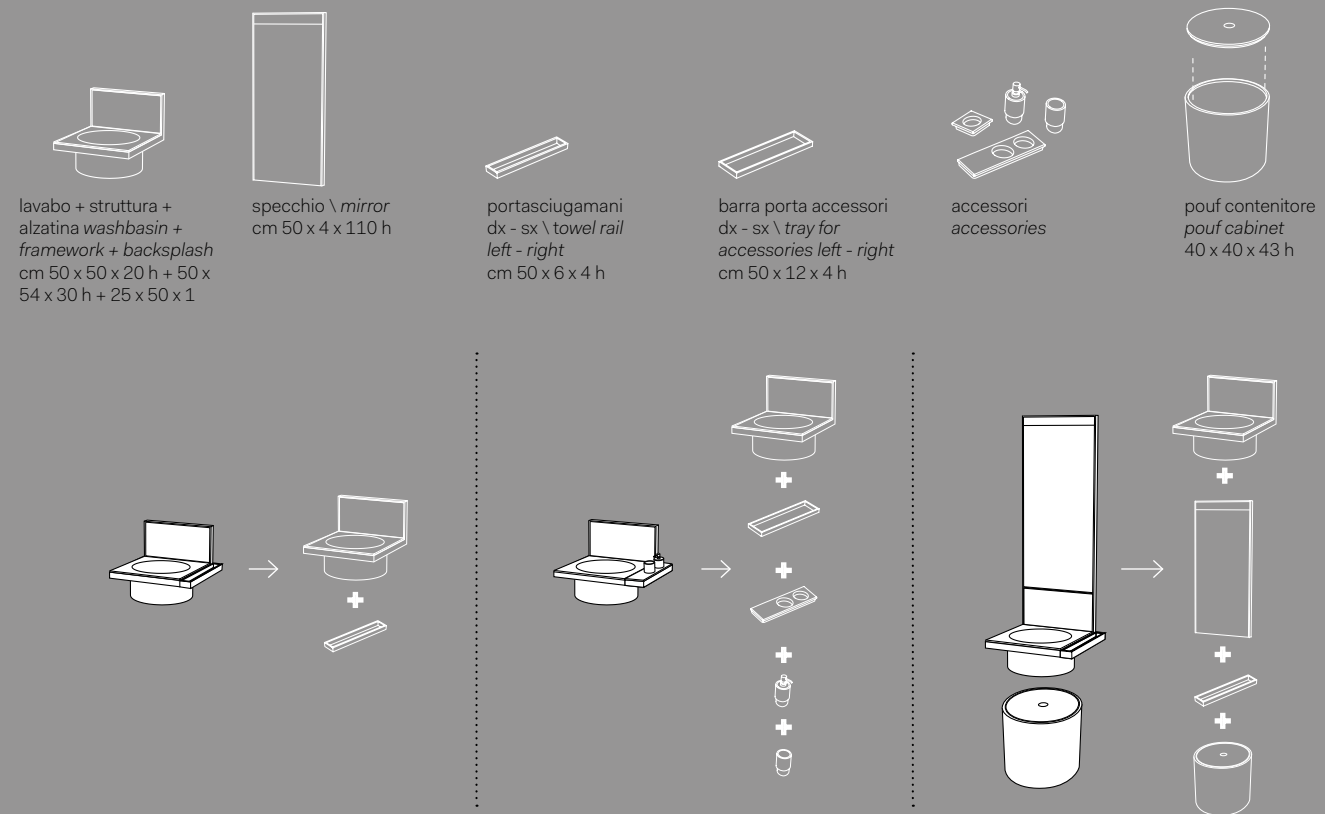

esempi di composizioni \ examples of compositions

01 alzatina e lavabo \ backsplash and washbasin

materiale \ material:
ceramica \ ceramic

finiture \ finishes:
Le Terre di Cielo

- Talco
- Pomice
- Brina
- Basalto
- Lavagna
- Cemento
- Fango
- Cacao
- Arenaria
- Avena
- Lino
- Agave
- Muschio
- Polvere
- Cipria
- Canapa
- Bianco Lucido

02 \ struttura \ framework

materiale \ material:
acciaio verniciato \
coated steel

verniciature \ coatings

- Nero Matt
- Bronzo Spazzolato
- Cemento

03 specchio \ mirror

materiale \ material:
acciaio verniciato \
coated steel

verniciature scocca \ shell
coatings

- Nero Matt
- Bronzo Spazzolato
- Cemento

06 Otto pouf tondo \ round pouf

materiale \ material:
LivingTec

pouf
LivingTec

- Bianco Matt
- Brina
- Arenaria

coperchio \ lid
essenze legno \ wooden
finishes

- Rovere Naturale
- Rovere Sbiancato
- Rovere Grigio
- Rovere Nero

Predisposizione fori rubinetteria \ predisposition of tap holes

lavabo \ washbasin:
3 posizioni monoforo
3 positions for 1 hole

alzatina \ backsplash:
da 1 a 3 fori
from 1 to 3 holes