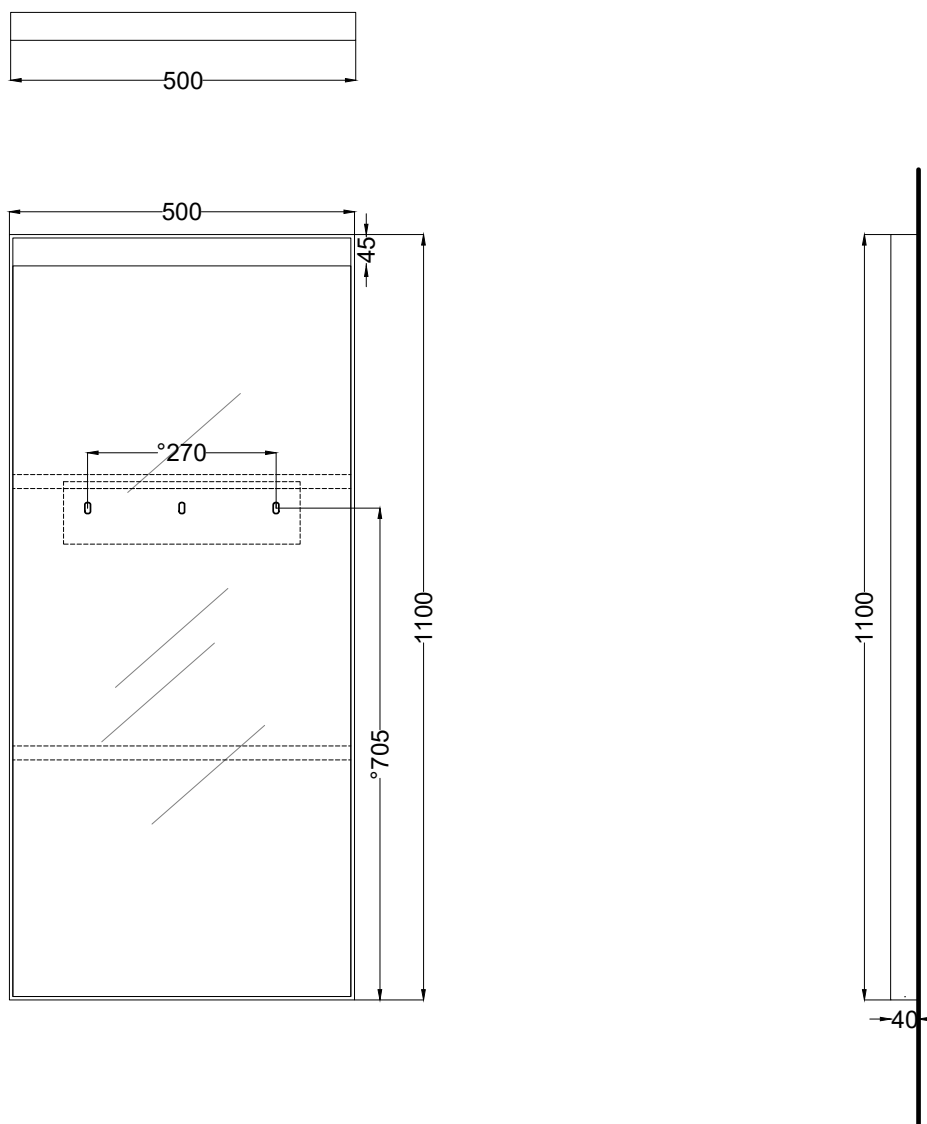

Elle Tonda specchio

Elle Tonda mirror

cielo
handmade in Italy

Novembre 2020

ATTENZIONE:

Tutte le misure possono presentare leggere differenze rispetto ai pezzi reali in considerazione delle caratteristiche del prodotto. L'azienda si riserva di cambiare schede tecniche e caratteristiche di funzionamento degli articoli in ogni momento e senza necessità di preavviso.

ATTENTION:

All measure can show some little difference in respect of the real items, following typical characteristics of production. The company reserves the right to change any technical specifications/dimension and/or operating characteristics of the products at any time and without giving notice.